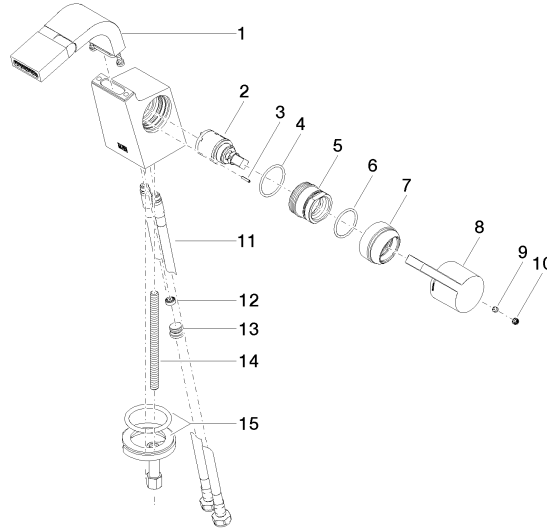

**CL.1 Single-lever bidet mixer without pop-up waste - Dark Chrome**

CL.1

33 600 705

- 145mm projection
- pivotable spout 30°
- rectangular, air-enriched flow
- height of mixer 190 mm
- height up to aerator 113 mm
- hole diameter 35 mm
- 2x screw-in M 8 x 1 pressure hose, leak-tested
- max. flow 6 l/min
- WRAS 1804014

mm [inches]

Flow rate chart

Certificates

WRAS\_240202007.

33 600 705

Parts for other finishes can be found here: [Chrome](#)

### Spare parts list

No.	Item Number	Name	Quantity used	Delivery time
1	90 11 70 004 00-19	spout	1	20
2	90 15 05 042 00 90	cartridge	1	2
3	09 31 11 152 90	pin	1	2
4	09 14 10 137 90	seal	1	2
5	09 24 04 294 90	sleeve	1	2
6	90 14 10 063 00 90	seal	1	2
7	09 28 30 029-19	cover	1	60
8	09 20 67 010-19	handle	1	60
9	90 31 11 030 00 90	pin	1	2
10	90 31 20 109 00 90	plug	1	2
11	04 30 04 100 00 90	hose	2	2
12	09 23 01 034 90	flow reducer	1	2
13	04 31 20 039 11 90	plug	1	2
14	09 31 11 012 90	pin	1	2
15	04 30 11 038 75 90	fixing set	1	2