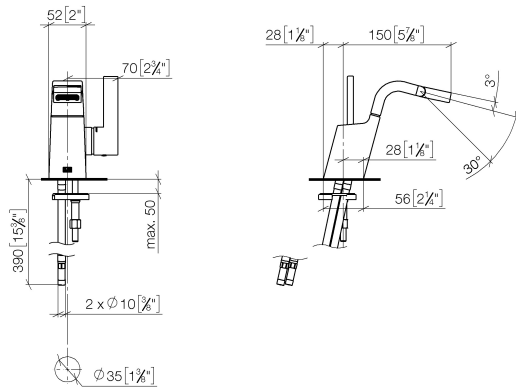

**CL.1 Single-lever bidet mixer without pop-up waste - Dark Chrome**

CL.1

33 600 705

- 145mm projection
- pivotable spout 30°
- rectangular, air-enriched flow
- height of mixer 190 mm
- height up to aerator 113 mm
- hole diameter 35 mm
- 2x screw-in M 8 x 1 pressure hose, leak-tested
- max. flow 6 l/min
- WRAS 1804014

mm [inches]

Flow rate chart

Certificates

WRAS\_240202007.

33 600 705

Parts for other finishes can be found here: [Chrome](#)

### Spare parts list

No.	Item Number	Name	Quantity used	Delivery time
1	90 11 70 004 00-19	spout	1	20
2	90 15 05 042 00 90	cartridge	1	2
3	09 31 11 152 90	pin	1	2
4	09 14 10 137 90	seal	1	2
5	09 24 04 294 90	sleeve	1	2
6	90 14 10 063 00 90	seal	1	2
7	09 28 30 029-19	cover	1	60
8	09 20 67 010-19	handle	1	60
9	90 31 11 030 00 90	pin	1	2
10	90 31 20 109 00 90	plug	1	2
11	04 30 04 100 00 90	hose	2	2
12	09 23 01 034 90	flow reducer	1	2
13	04 31 20 039 11 90	plug	1	2
14	09 31 11 012 90	pin	1	2
15	04 30 11 038 75 90	fixing set	1	2