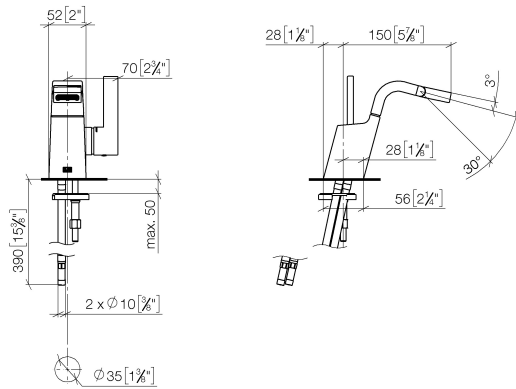

CL.1 Single-lever bidet mixer without pop-up waste - Brushed Champagne (22kt Gold)

CL.1

33 600 705 Product version from 5/10/2021

- 145mm projection
- pivotable spout 30°
- rectangular, air-enriched flow
- height of mixer 190 mm
- height up to aerator 113 mm
- hole diameter 35 mm
- 2x screw-in M 8 x 1 pressure hose, leak-tested
- max. flow 6 l/min
- WRAS

	Brushed Champagne (22kt Gold)	33 600 705-46
	Chrome	33 600 705-00
	Brushed Platinum	33 600 705-06
	Dark Chrome	33 600 705-19
	Champagne (22kt Gold)	33 600 705-47
	Brushed Dark Platinum	33 600 705-99

CL.1 Single-lever bidet mixer without pop-up waste - Brushed Champagne (22kt Gold)

CL.1

33 600 705 Product version from 5/10/2021
mm [inches]

Flow rate chart

Codes & Standards

DIN 4109

ISO 3822

Scottish Water
Byelaws

UK Water Supply
Regulations

CL.1

33 600 705 Product version from 5/10/2021

Parts for other
finishes can be found
here: [Chrome](#)

Spare parts list

No.	Item Number	Name	Quantity used	Delivery time
1	90 11 70 004 00-46	spout	1	-
Spare part can no longer be ordered, please order the replacement item				
2	90 15 05 042 00 90	cartridge	1	2
3	09 31 11 152 90	pin	1	2
4	09 14 10 137 90	seal	1	2
5	09 24 04 294 90	sleeve	1	2
6	90 14 10 063 00 90	seal	1	2
7	09 28 30 029-46	cover	1	60
8	09 20 67 010-46	handle	1	60
9	90 31 11 030 00 90	pin	1	2
10	90 31 20 109 00 90	plug	1	2
11	04 30 04 100 00 90	hose	2	2
12	09 23 01 034 90	flow reducer	1	2
13	04 31 20 039 11 90	plug	1	2
14	09 31 11 012 90	pin	1	2
15	04 30 11 038 75 90	fixing set	1	2