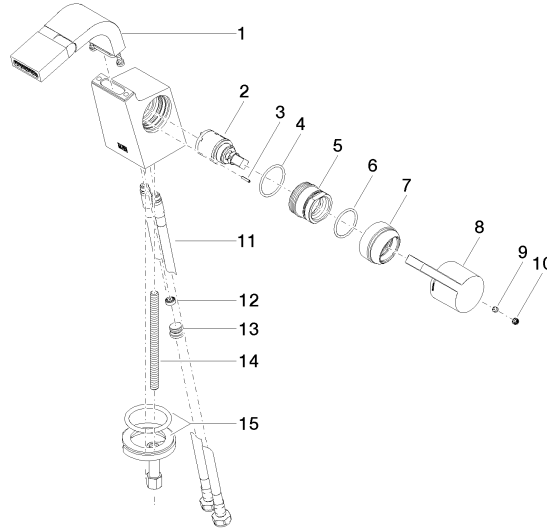

CL.1 Single-lever bidet mixer without pop-up waste - Brushed Champagne (22kt Gold)

CL.1

33 600 705 Product version from 5/10/2021

- 145mm projection
- pivotable spout 30°
- rectangular, air-enriched flow
- height of mixer 190 mm
- height up to aerator 113 mm
- hole diameter 35 mm
- 2x screw-in M 8 x 1 pressure hose, leak-tested
- max. flow 6 l/min
- WRAS

CL.1

33 600 705 Product version from 5/10/2021
mm [inches]

Flow rate chart

Codes & Standards

DIN 4109

ISO 3822

Scottish Water
Byelaws

UK Water Supply
Regulations

Ü-Zeichen

CL.1 Single-lever bidet mixer without pop-up waste - Brushed Champagne
(22kt Gold)

CL.1

33 600 705 Product version from 5/10/2021

Certificates

LGA_38

WRAS_240202

**CL.1 Single-lever bidet mixer without pop-up waste - Brushed Champagne
(22kt Gold)**

CL.1

33 600 705 Product version from 5/10/2021

Parts for other
finishes can be found
here: [Chrome](#)

Spare parts list

No.	Item Number	Name	Quantity used	Delivery time
1	90 11 70 004 00-46	spout	1	-
Spare part can no longer be ordered, please order the replacement item				
2	90 15 05 042 00 90	cartridge	1	2
3	09 31 11 152 90	pin	1	2
4	09 14 10 137 90	seal	1	2
5	09 24 04 294 90	sleeve	1	2
6	90 14 10 063 00 90	seal	1	2
7	09 28 30 029-46	cover	1	60
8	09 20 67 010-46	handle	1	60
9	90 31 11 030 00 90	pin	1	2
10	90 31 20 109 00 90	plug	1	2
11	04 30 04 100 00 90	hose	2	2
12	09 23 01 034 90	flow reducer	1	2
13	04 31 20 039 11 90	plug	1	2
14	09 31 11 012 90	pin	1	2
15	04 30 11 038 75 90	fixing set	1	2