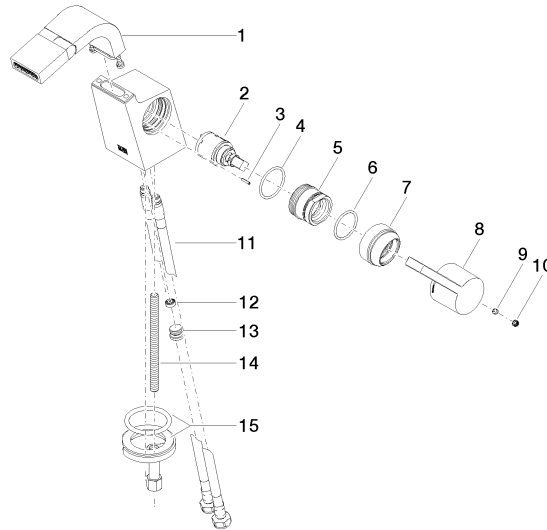

CL.1 Single-lever bidet mixer without pop-up waste - Champagne (22kt Gold)

CL.1

33 600 705

- 145mm projection
- pivotable spout 30°
- rectangular, air-enriched flow
- height of mixer 190 mm
- height up to aerator 113 mm
- hole diameter 35 mm
- 2x screw-in M 8 x 1 pressure hose, leak-tested
- max. flow 6 l/min
- WRAS 1804014

mm [inches]

Flow rate chart

Certificates

WRAS_240202007.

33 600 705

Parts for other finishes can be found here: [Chrome](#)

Spare parts list

No.	Item Number	Name	Quantity used	Delivery time
1	90 11 70 004 00-47	spout	1	-
Spare part can no longer be ordered, please order the replacement item				
2	90 15 05 042 00 90	cartridge	1	2
3	09 31 11 152 90	pin	1	2
4	09 14 10 137 90	seal	1	2
5	09 24 04 294 90	sleeve	1	2
6	90 14 10 063 00 90	seal	1	2
7	09 28 30 029-47	cover	1	60
8	09 20 67 010-47	handle	1	60
9	90 31 11 030 00 90	pin	1	2
10	90 31 20 109 00 90	plug	1	2
11	04 30 04 100 00 90	hose	2	2
12	09 23 01 034 90	flow reducer	1	2
13	04 31 20 039 11 90	plug	1	2
14	09 31 11 012 90	pin	1	2
15	04 30 11 038 75 90	fixing set	1	2