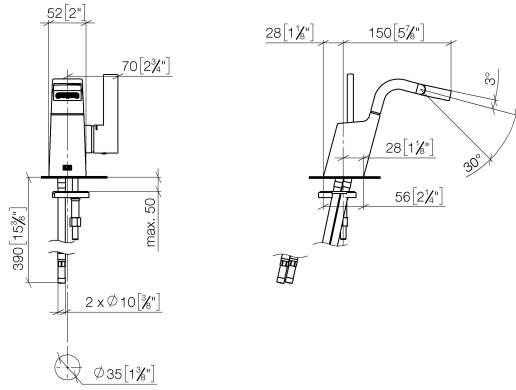

CL.1 Single-lever bidet mixer without pop-up waste - Champagne (22kt Gold)

CL.1

33 600 705

- 145mm projection
- pivotable spout 30°
- rectangular, air-enriched flow
- height of mixer 190 mm
- height up to aerator 113 mm
- hole diameter 35 mm
- 2x screw-in M 8 x 1 pressure hose, leak-tested
- max. flow 6 l/min
- WRAS 1804014

mm [inches]

Flow rate chart

Certificates

WRAS_240202007.

33 600 705

Parts for other finishes can be found here: [Chrome](#)

Spare parts list

No.	Item Number	Name	Quantity used	Delivery time
1	90 11 70 004 00-47	spout	1	-
Spare part can no longer be ordered, please order the replacement item				
2	90 15 05 042 00 90	cartridge	1	2
3	09 31 11 152 90	pin	1	2
4	09 14 10 137 90	seal	1	2
5	09 24 04 294 90	sleeve	1	2
6	90 14 10 063 00 90	seal	1	2
7	09 28 30 029-47	cover	1	60
8	09 20 67 010-47	handle	1	60
9	90 31 11 030 00 90	pin	1	2
10	90 31 20 109 00 90	plug	1	2
11	04 30 04 100 00 90	hose	2	2
12	09 23 01 034 90	flow reducer	1	2
13	04 31 20 039 11 90	plug	1	2
14	09 31 11 012 90	pin	1	2
15	04 30 11 038 75 90	fixing set	1	2