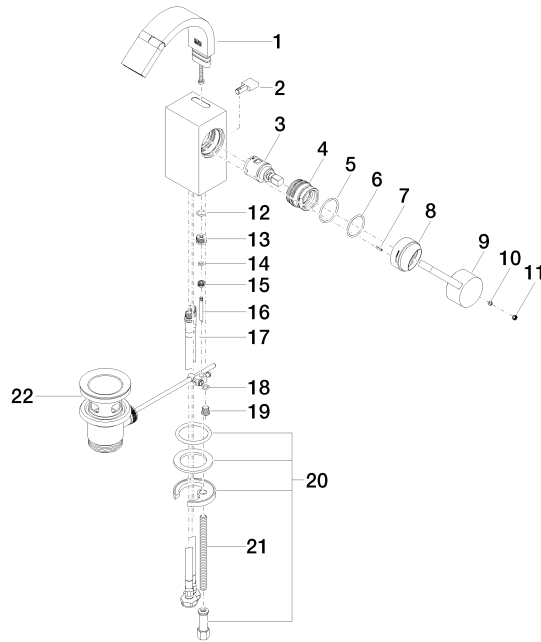

Single-lever bidet mixer with pop-up waste - Dark Chrome

MEM

33 600 782

- 110mm projection
- ball-joint pivotable through 44°
- rectangular, air-enriched flow
- height of mixer 180 mm
- height up to aerator 140 mm
- hole diameter 35 mm
- 2x screw-in M 10 x 1 pressure hose, leak-tested
- max. flow 6 l/min
- WRAS 1807016

33 600 782

Flow rate chart

Certificates

WRAS_240202017.

33 600 782

Parts for other
finishes can be found
here: [Chrome](#)

Single-lever bidet mixer with pop-up waste - Dark Chrome

MEM

33 600 782

Spare parts list

No.	Item Number	Name	Quantity used	Delivery time
1	90 28 22 265 00-19	spout	1	20
2	09 20 78 032-19	handle	1	60
3	90 15 05 042 00 90	cartridge	1	2
4	09 24 04 288 90	nut	1	2
5	09 14 10 137 90	seal	1	2
6	90 14 10 063 00 90	seal	1	2
7	09 31 11 152 90	pin	1	2
8	09 28 30 028-19	cover	1	60
9	09 20 78 057-19	handle	1	60
10	90 31 11 063 00 90	pin	1	2
11	90 31 20 109 00 90	plug	1	2
12	09 14 10 042 90	seal	1	2
13	09 24 04 289-19	nipple	1	60
14	09 14 10 166 90	seal	1	2
15	09 24 04 290 90	nipple	1	2
16	09 31 09 080-19	pull-rod	1	60
17	04 30 04 104 00 90	hose	2	2
18	09 14 10 132 90	seal	1	2
19	09 31 20 027 10-00	plug	1	10
20	04 30 11 038 75 90	fixing set	1	2
21	09 31 11 012 90	pin	1	2
22	90 11 01 001 00-19	pop-up waste	1	20