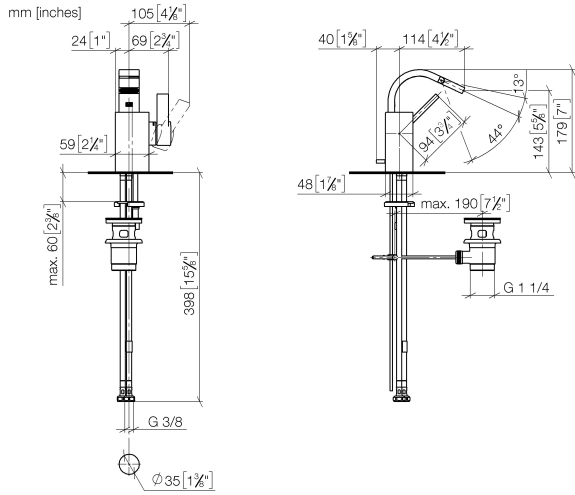

Single-lever bidet mixer with pop-up waste - Dark Chrome

MEM

33 600 782

- 110mm projection
- ball-joint pivotable through 44°
- rectangular, air-enriched flow
- height of mixer 180 mm
- height up to aerator 140 mm
- hole diameter 35 mm
- 2x screw-in M 10 x 1 pressure hose, leak-tested
- max. flow 6 l/min
- WRAS 1807016

Fits: MEM, CYO

	Dark Chrome	33 600 782-19
	Chrome	33 600 782-00
	Brushed Platinum	33 600 782-06
	Platinum	33 600 782-08
	Brushed Durabronze (23kt Gold)	33 600 782-28
	Brushed Champagne (22kt Gold)	33 600 782-46
	Champagne (22kt Gold)	33 600 782-47
	Brushed Dark Platinum	33 600 782-99

33 600 782

Flow rate chart

Certificates

WRAS_240202017.

33 600 782

Parts for other
finishes can be found
here: [Chrome](#)

Single-lever bidet mixer with pop-up waste - Dark Chrome

MEM

33 600 782

Spare parts list

No.	Item Number	Name	Quantity used	Delivery time
1	90 28 22 265 00-19	spout	1	20
2	09 20 78 032-19	handle	1	60
3	90 15 05 042 00 90	cartridge	1	2
4	09 24 04 288 90	nut	1	2
5	09 14 10 137 90	seal	1	2
6	90 14 10 063 00 90	seal	1	2
7	09 31 11 152 90	pin	1	2
8	09 28 30 028-19	cover	1	60
9	09 20 78 057-19	handle	1	60
10	90 31 11 063 00 90	pin	1	2
11	90 31 20 109 00 90	plug	1	2
12	09 14 10 042 90	seal	1	2
13	09 24 04 289-19	nipple	1	60
14	09 14 10 166 90	seal	1	2
15	09 24 04 290 90	nipple	1	2
16	09 31 09 080-19	pull-rod	1	60
17	04 30 04 104 00 90	hose	2	2
18	09 14 10 132 90	seal	1	2
19	09 31 20 027 10-00	plug	1	10
20	04 30 11 038 75 90	fixing set	1	2
21	09 31 11 012 90	pin	1	2
22	90 11 01 001 00-19	pop-up waste	1	20