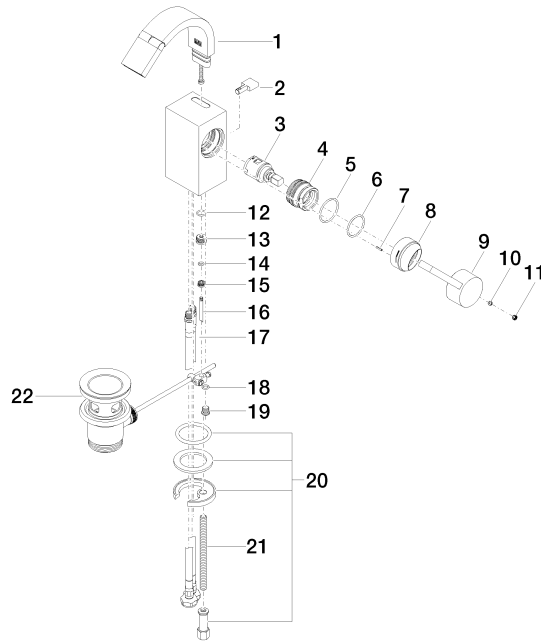

Single-lever bidet mixer with pop-up waste - Brushed Durabron (23kt Gold)

MEM

33 600 782

- 110mm projection
- ball-joint pivotable through 44°
- rectangular, air-enriched flow
- height of mixer 180 mm
- height up to aerator 140 mm
- hole diameter 35 mm
- 2x screw-in M 10 x 1 pressure hose, leak-tested
- max. flow 6 l/min
- WRAS 1807016

33 600 782

Flow rate chart

Certificates

LGA_28444. WRAS_1807016. WRAS_240202017.

33 600 782

Parts for other
finishes can be found
here: [Chrome](#)

Single-lever bidet mixer with pop-up waste - Brushed Durabrass (23kt Gold)

MEM

33 600 782

Spare parts list

No.	Item Number	Name	Quantity used	Delivery time
1	90 28 22 265 00-28	spout	1	20
2	09 20 78 032-28	handle	1	20
3	90 15 05 042 00 90	cartridge	1	2
4	09 24 04 288 90	nut	1	2
5	09 14 10 137 90	seal	1	2
6	90 14 10 063 00 90	seal	1	2
7	09 31 11 152 90	pin	1	2
8	09 28 30 028-28	cover	1	20
9	09 20 78 057-28	handle	1	20
10	90 31 11 063 00 90	pin	1	2
11	90 31 20 109 00 90	plug	1	2
12	09 14 10 042 90	seal	1	2
13	09 24 04 289-28	nipple	1	20
14	09 14 10 166 90	seal	1	2
15	09 24 04 290 90	nipple	1	2
16	09 31 09 080-28	pull-rod	1	20
17	04 30 04 104 00 90	hose	2	2
18	09 14 10 132 90	seal	1	2
19	09 31 20 027 10-00	plug	1	10
20	04 30 11 038 75 90	fixing set	1	2
21	09 31 11 012 90	pin	1	2
22	90 11 01 001 00-28	pop-up waste	1	20