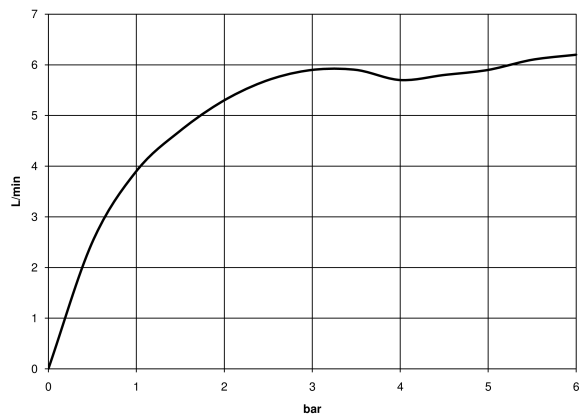

Single-lever bidet mixer with pop-up waste - Brushed Durabron (23kt Gold)

MEM

33 600 782

- 110mm projection
- ball-joint pivotable through 44°
- rectangular, air-enriched flow
- height of mixer 180 mm
- height up to aerator 140 mm
- hole diameter 35 mm
- 2x screw-in M 10 x 1 pressure hose, leak-tested
- max. flow 6 l/min
- WRAS 1807016

33 600 782

Flow rate chart

Certificates

LGA_28444. WRAS_1807016. WRAS_240202017.

33 600 782

Parts for other
finishes can be found
here: [Chrome](#)

Single-lever bidet mixer with pop-up waste - Brushed Durabrass (23kt Gold)