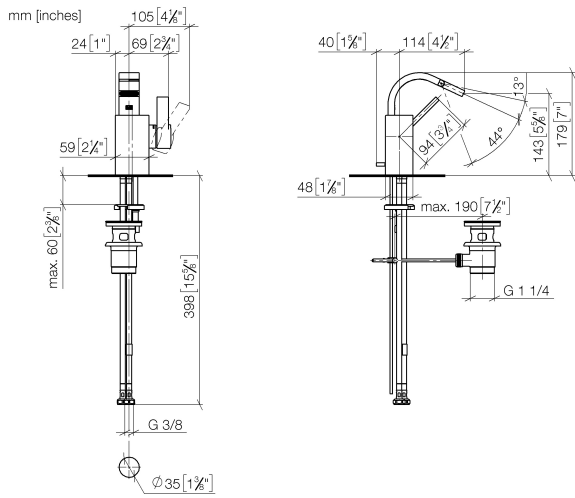

Single-lever bidet mixer with pop-up waste - Brushed Durabron (23kt Gold)

MEM

33 600 782

- 110mm projection
- ball-joint pivotable through 44°
- rectangular, air-enriched flow
- height of mixer 180 mm
- height up to aerator 140 mm
- hole diameter 35 mm
- 2x screw-in M 10 x 1 pressure hose, leak-tested
- max. flow 6 l/min
- WRAS 1807016

Fits: MEM, CYO

	Brushed Durabron (23kt Gold)	33 600 782-28
	Chrome	33 600 782-00
	Brushed Platinum	33 600 782-06
	Platinum	33 600 782-08
	Dark Chrome	33 600 782-19
	Brushed Champagne (22kt Gold)	33 600 782-46
	Champagne (22kt Gold)	33 600 782-47
	Brushed Dark Platinum	33 600 782-99

33 600 782

Flow rate chart

Certificates

LGA_28444. WRAS_1807016. WRAS_240202017.

33 600 782

Parts for other
finishes can be found
here: [Chrome](#)

Single-lever bidet mixer with pop-up waste - Brushed Durabrass (23kt Gold)

MEM

33 600 782

Spare parts list

No.	Item Number	Name	Quantity used	Delivery time
1	90 28 22 265 00-28	spout	1	20
2	09 20 78 032-28	handle	1	20
3	90 15 05 042 00 90	cartridge	1	2
4	09 24 04 288 90	nut	1	2
5	09 14 10 137 90	seal	1	2
6	90 14 10 063 00 90	seal	1	2
7	09 31 11 152 90	pin	1	2
8	09 28 30 028-28	cover	1	20
9	09 20 78 057-28	handle	1	20
10	90 31 11 063 00 90	pin	1	2
11	90 31 20 109 00 90	plug	1	2
12	09 14 10 042 90	seal	1	2
13	09 24 04 289-28	nipple	1	20
14	09 14 10 166 90	seal	1	2
15	09 24 04 290 90	nipple	1	2
16	09 31 09 080-28	pull-rod	1	20
17	04 30 04 104 00 90	hose	2	2
18	09 14 10 132 90	seal	1	2
19	09 31 20 027 10-00	plug	1	10
20	04 30 11 038 75 90	fixing set	1	2
21	09 31 11 012 90	pin	1	2
22	90 11 01 001 00-28	pop-up waste	1	20