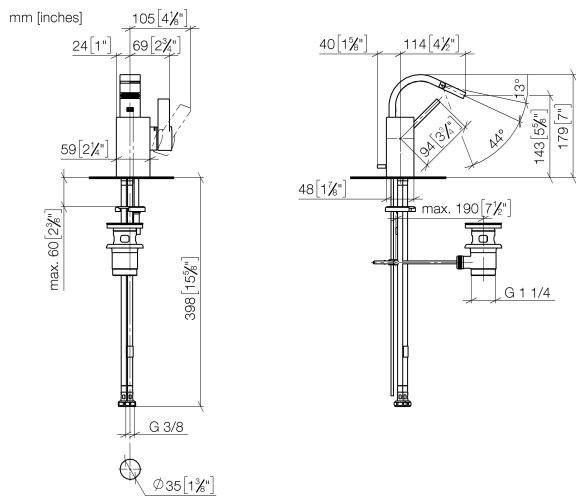

Single-lever bidet mixer with pop-up waste - Brushed Dark Platinum

MEM

33 600 782

- 110mm projection
- ball-joint pivotable through 44°
- rectangular, air-enriched flow
- height of mixer 180 mm
- height up to aerator 140 mm
- hole diameter 35 mm
- 2x screw-in M 10 x 1 pressure hose, leak-tested
- max. flow 6 l/min
- WRAS 1807016

33 600 782

Flow rate chart

Certificates

LGA\_28444.      WRAS\_1807016.      WRAS\_240202017.

33 600 782

Parts for other  
finishes can be found  
here: [Chrome](#)

## Single-lever bidet mixer with pop-up waste - Brushed Dark Platinum

MEM

33 600 782

### Spare parts list

No.	Item Number	Name	Quantity used	Delivery time
1	90 28 22 265 00-99	spout	1	30
2	09 20 78 032-99	handle	1	30
3	90 15 05 042 00 90	cartridge	1	2
4	09 24 04 288 90	nut	1	2
5	09 14 10 137 90	seal	1	2
6	90 14 10 063 00 90	seal	1	2
7	09 31 11 152 90	pin	1	2
8	09 28 30 028-99	cover	1	30
9	09 20 78 057-99	handle	1	30
10	90 31 11 063 00 90	pin	1	2
11	90 31 20 109 00 90	plug	1	2
12	09 14 10 042 90	seal	1	2
13	09 24 04 289-99	nipple	1	30
14	09 14 10 166 90	seal	1	2
15	09 24 04 290 90	nipple	1	2
16	09 31 09 080-99	pull-rod	1	30
17	04 30 04 104 00 90	hose	2	2
18	09 14 10 132 90	seal	1	2
19	09 31 20 027 10-00	plug	1	10
20	04 30 11 038 75 90	fixing set	1	2
21	09 31 11 012 90	pin	1	2
22	90 11 01 001 00-99	pop-up waste	1	30