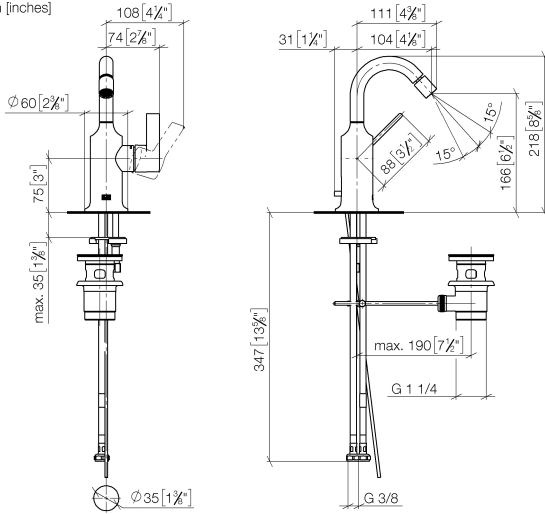

VAIA Single-lever bidet mixer with pop-up waste - Brushed Durabronz (23kt Gold)

VAIA

33 600 809

- 104mm projection
- ball-joint pivotable through 15° (in any direction)
- circular, air-enriched flow
- height of mixer 218 mm
- height up to aerator 166 mm
- hole diameter 35 mm
- rosette Ø 60 mm
- 2x screw-in M 10 x 1 pressure hose, leak-tested
- max. flow 5.7 l/min
- lead-free
- WRAS 240202026

	Brushed Durabronz (23kt Gold)	33 600 809-28
	Chrome	33 600 809-00
	Brushed Platinum	33 600 809-06
	Platinum	33 600 809-08
	Dark Chrome	33 600 809-19
	Brushed Champagne (22kt Gold)	33 600 809-46
	Champagne (22kt Gold)	33 600 809-47
	Brushed Dark Platinum	33 600 809-99

33 600 809
mm [inches]

Flow rate chart

Certificates

WRAS_1804054. LGA_38659. WRAS_240202026.

33 600 809
Parts for other
finishes can be found
here: Chrome

Spare parts list

No.	Item Number	Name	Quantity used	Delivery time
1	90 28 22 314 00-28	spout	1	20
2	04 20 89 035 80-28	pull-rod	1	20
3	90 15 05 042 00 90	cartridge	1	2
4	09 24 04 266 90	nut	1	2
5	09 14 10 091 90	seal	1	2
6	09 28 30 021-28	cover	1	20
7	09 20 80 020-28	handle	1	20
8	90 31 11 030 00 90	pin	1	2
9	90 31 20 087 00-28	plug	1	20
10	09 31 11 011 90	pin	1	2
11	04 30 11 038 00 90	fixing set	1	2
12	04 30 04 100 00 90	hose	2	2
13	90 11 01 001 00-28	pop-up waste	1	20