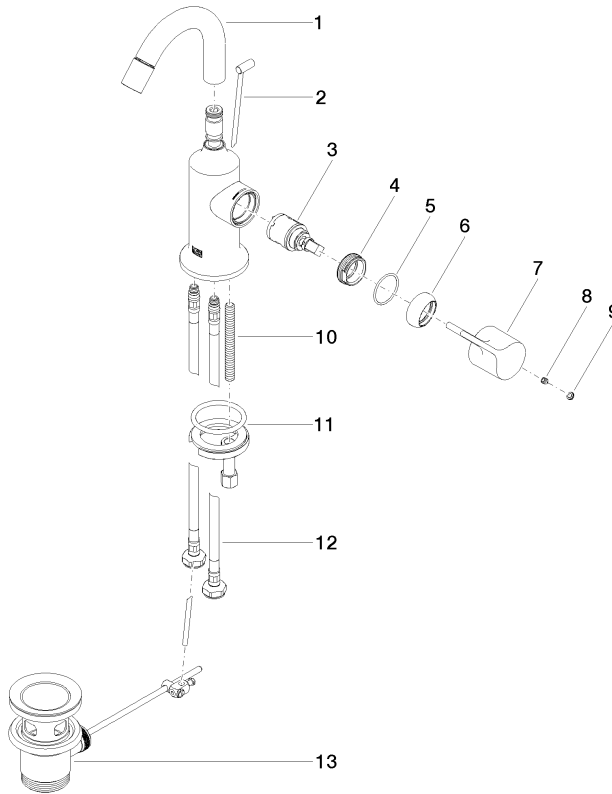

VAIA Single-lever bidet mixer with pop-up waste - Brushed Durabronz (23kt Gold)

VAIA

33 600 809

- 104mm projection
- ball-joint pivotable through 15° (in any direction)
- circular, air-enriched flow
- height of mixer 218 mm
- height up to aerator 166 mm
- hole diameter 35 mm
- rosette Ø 60 mm
- 2x screw-in M 10 x 1 pressure hose, leak-tested
- max. flow 5.7 l/min
- lead-free
- WRAS 240202026

33 600 809
mm [inches]

Flow rate chart

Certificates

WRAS_1804054. LGA_38659. WRAS_240202026.

33 600 809
Parts for other
finishes can be found
here: Chrome

Spare parts list

No.	Item Number	Name	Quantity used	Delivery time
1	90 28 22 314 00-28	spout	1	20
2	04 20 89 035 80-28	pull-rod	1	20
3	90 15 05 042 00 90	cartridge	1	2
4	09 24 04 266 90	nut	1	2
5	09 14 10 091 90	seal	1	2
6	09 28 30 021-28	cover	1	20
7	09 20 80 020-28	handle	1	20
8	90 31 11 030 00 90	pin	1	2
9	90 31 20 087 00-28	plug	1	20
10	09 31 11 011 90	pin	1	2
11	04 30 11 038 00 90	fixing set	1	2
12	04 30 04 100 00 90	hose	2	2
13	90 11 01 001 00-28	pop-up waste	1	20