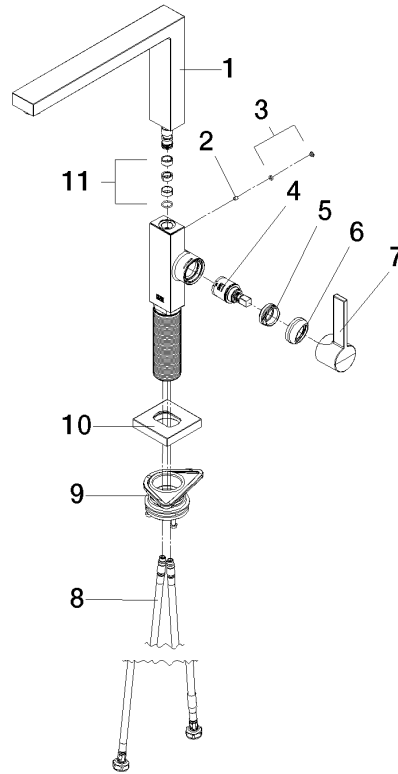

**LOT Single-lever mixer - Chrome**

LOT

33 800 680 Product version from 3/1/2023

- 236mm projection
- pivatable spout 360°
- air-enriched flow
- max. flow 8 l/min at 3 bar flow pressure
- lead-free
- This product can help a building meet the requirements of Green Building Rating Systems, e.g. LEED®, BREEAM®, DGNB

## LOT Single-lever mixer - Chrome

---

LOT

33 800 680 Product version from 3/1/2023

### Certificates

---

LGA\_38

**Spare parts list**

No.	Item Number	Name	Quantity used	Delivery time
1	90 11 06 218 00-00	spout	1	10
2	09 31 11 044 90	pin	1	2
3	90 31 20 087 00-00	plug	1	10
4	90 15 05 042 00 90	cartridge	1	2
5	09 24 04 266 90	nut	1	2
6	90 28 30 052 00-00	cover	1	10
7	90 20 86 004 00-00	handle	1	10
8	04 30 04 101 00 90	hose	2	2
9	90 30 10 057 00 90	fixing set	1	-
Spare part can no longer be ordered, please order the replacement item				
10	90 27 86 004 00-00	rosette	1	10
11	90 28 10 207 00 90	gasket kit	1	2