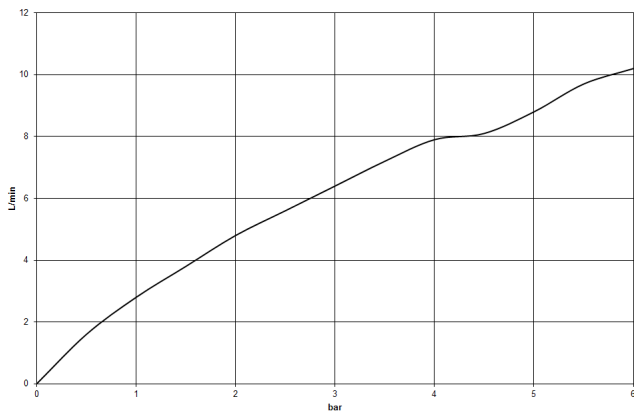

Flow rate chart

Certificates

LGA_38646.

WRAS_240202021.