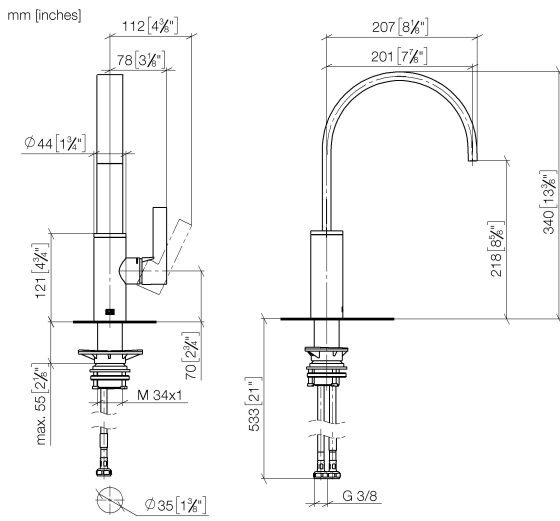

33 800 682

Flow rate chart

Certificates

LGA_38646.

WRAS_240202021.