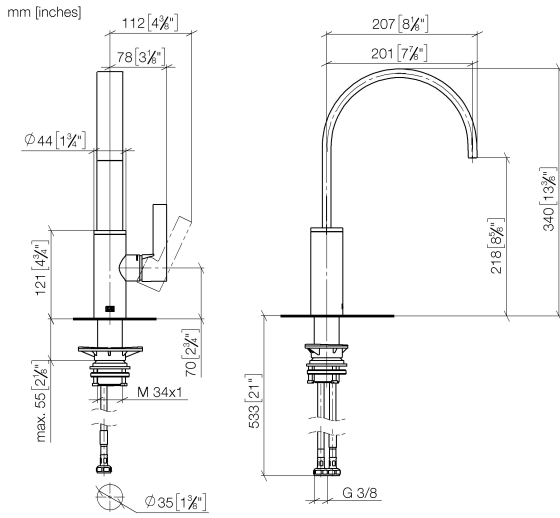

33 800 682

Flow rate chart

Certificates

LGA_38646.

WRAS_240202021.