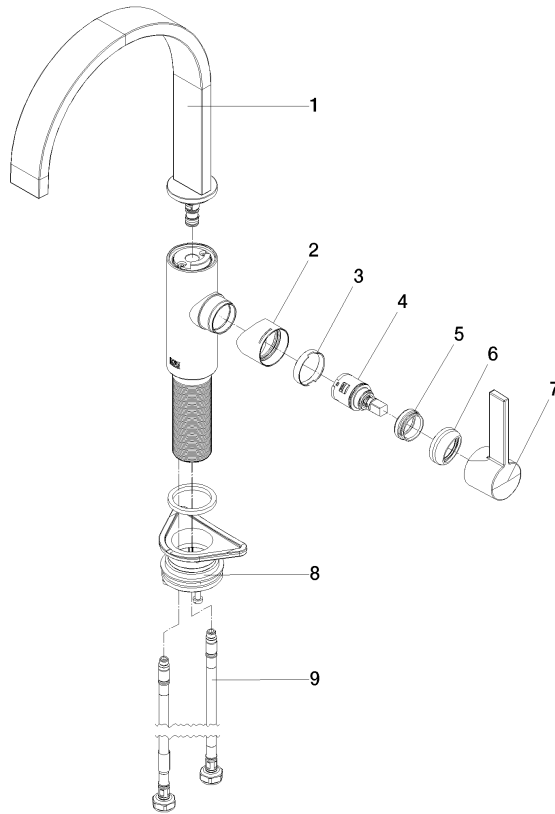

**MEM Single-lever mixer - Durabron (23kt Gold)**

MEM

33 800 682

- 201mm projection
- pivotable spout 360°
- Optional swivel limiter available with swivel limiter set 12 820 970 90
- air-enriched flow
- max. flow 6.3 l/min at 3 bar flow pressure
- lead-free
- This product can help a building meet the requirements of Green Building Rating Systems, e.g. LEED®, BREEAM®, DGNB
- WRAS 240202021

**Dispenser without rosette - Durabron (23kt Gold)** 82 424 970-09

33 800 682

**Flow rate chart**

**Certificates**

LGA\_38646.

WRAS\_240202021.

33 800 682

### Spare parts list

No.	Item Number	Name	Quantity used	Delivery time
1	90 28 22 332 00-09	spout	1	-
Spare part can no longer be ordered, please order the replacement item				
2	09 19 86 012-09	cover	1	60
3	90 23 10 128 00 90	nut	1	2
4	90 15 05 042 00 90	cartridge	1	2
5	09 24 04 266 90	nut	1	2
6	90 28 30 052 00-09	cover	1	40
7	90 20 86 004 00-09	handle	1	-
Spare part can no longer be ordered, please order the replacement item				
8	04 23 10 044 08 90	fixing set	1	2
9	04 30 04 101 00 90	hose	2	2