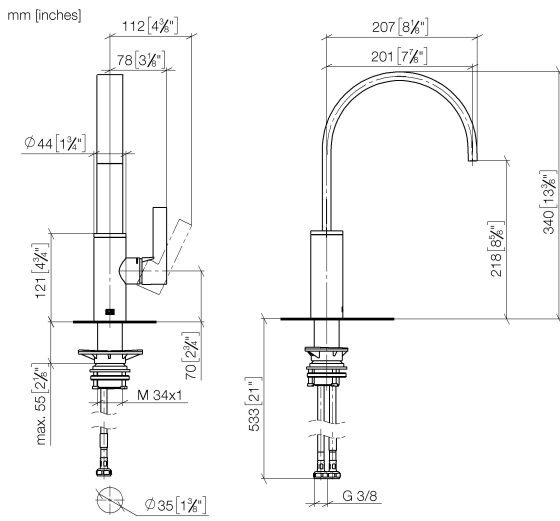

MEM Single-lever mixer - Dark Chrome

MEM

33 800 682

- 201mm projection
- pivotable spout 360°
- Optional swivel limiter available with swivel limiter set 12 820 970 90
- air-enriched flow
- max. flow 6.3 l/min at 3 bar flow pressure
- lead-free
- This product can help a building meet the requirements of Green Building Rating Systems, e.g. LEED®, BREEAM®, DGNB
- WRAS 240202021

Recommended miscellaneous

Swivel limitation set - 12 820 970 90

Recommended miscellaneous

Dispenser without rosette - Dark Chrome 82 424 970-19

Recommended miscellaneous

Strainer waste with control handle - Dark Chrome 10 712 970-19

33 800 682

Flow rate chart

Certificates

LGA_38646.

WRAS_240202021.

33 800 682

Spare parts list

No.	Item Number	Name	Quantity used	Delivery time
1	90 28 22 332 00-19	spout	1	-
Spare part can no longer be ordered, please order the replacement item				
2	09 19 86 012-19	cover	1	60
3	90 23 10 128 00 90	nut	1	2
4	90 15 05 042 00 90	cartridge	1	2
5	09 24 04 266 90	nut	1	2
6	90 28 30 052 00-19	cover	1	20
7	90 20 86 004 00-19	handle	1	20
8	04 23 10 044 08 90	fixing set	1	2
9	04 30 04 101 00 90	hose	2	2