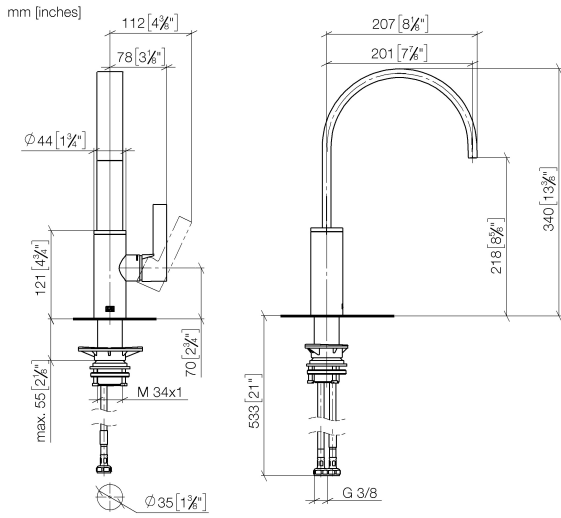

**MEM Single-lever mixer - Brushed Champagne (22kt Gold)**

MEM

33 800 682

- 201mm projection
- pivotable spout 360°
- Optional swivel limiter available with swivel limiter set 12 820 970 90
- air-enriched flow
- max. flow 6.3 l/min at 3 bar flow pressure
- lead-free
- This product can help a building meet the requirements of Green Building Rating Systems, e.g. LEED®, BREEAM®, DGNB
- WRAS 240202021

**Strainer waste with control handle  
- Brushed Champagne (22kt Gold)** 10 712 970-46

33 800 682

**Flow rate chart**

**Certificates**

LGA\_38646.

WRAS\_240202021.

33 800 682

Spare parts list

No.	Item Number	Name	Quantity used	Delivery time
1	90 28 22 332 00-46	spout	1	-
Spare part can no longer be ordered, please order the replacement item				
2	09 19 86 012-46	cover	1	60
3	90 23 10 128 00 90	nut	1	2
4	90 15 05 042 00 90	cartridge	1	2
5	09 24 04 266 90	nut	1	2
6	90 28 30 052 00-46	cover	1	30
7	90 20 86 004 00-46	handle	1	30
8	04 23 10 044 08 90	fixing set	1	2
9	04 30 04 101 00 90	hose	2	2