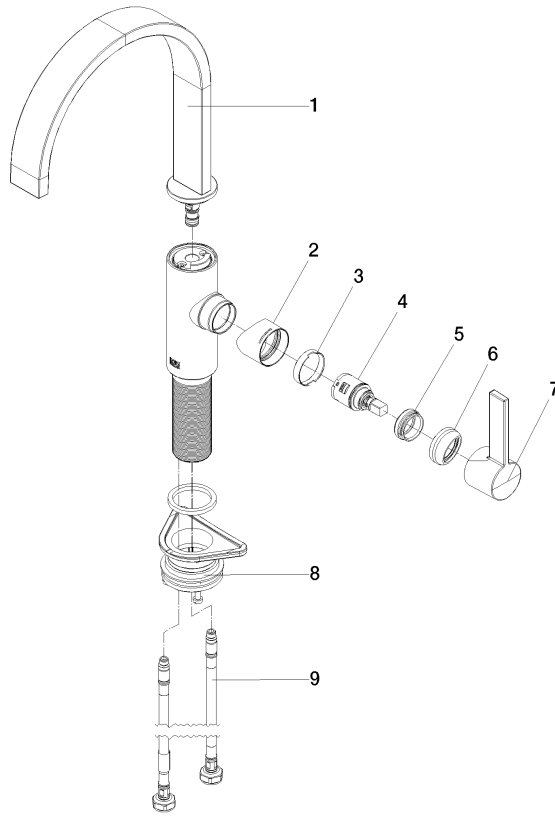

**Strainer waste with control handle  
- Brushed Champagne (22kt Gold)** 10 712 970-46

33 800 682

**Flow rate chart**

**Certificates**

LGA\_38646.

WRAS\_240202021.

33 800 682

Spare parts list

No.	Item Number	Name	Quantity used	Delivery time
1	90 28 22 332 00-46	spout	1	-
Spare part can no longer be ordered, please order the replacement item				
2	09 19 86 012-46	cover	1	60
3	90 23 10 128 00 90	nut	1	2
4	90 15 05 042 00 90	cartridge	1	2
5	09 24 04 266 90	nut	1	2
6	90 28 30 052 00-46	cover	1	30
7	90 20 86 004 00-46	handle	1	30
8	04 23 10 044 08 90	fixing set	1	2
9	04 30 04 101 00 90	hose	2	2