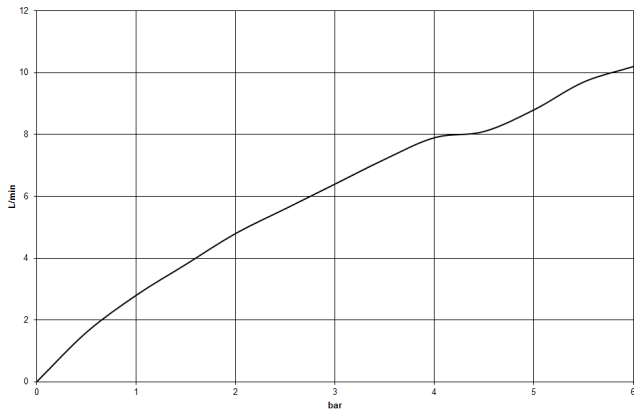

MEM Single-lever mixer - Champagne (22kt Gold)

MEM

33 800 682

- 201mm projection
- pivotable spout 360°
- Optional swivel limiter available with swivel limiter set 12 820 970 90
- air-enriched flow
- max. flow 6.3 l/min at 3 bar flow pressure
- lead-free
- This product can help a building meet the requirements of Green Building Rating Systems, e.g. LEED®, BREEAM®, DGNB
- WRAS 240202021

33 800 682

Flow rate chart

Certificates

LGA_38646.

WRAS_240202021.

33 800 682

Spare parts list

No.	Item Number	Name	Quantity used	Delivery time
1	90 28 22 332 00-47	spout	1	-
Spare part can no longer be ordered, please order the replacement item				
2	09 19 86 012-47	cover	1	60
3	90 23 10 128 00 90	nut	1	2
4	90 15 05 042 00 90	cartridge	1	2
5	09 24 04 266 90	nut	1	2
6	90 28 30 052 00-47	cover	1	30
7	90 20 86 004 00-47	handle	1	30
8	04 23 10 044 08 90	fixing set	1	2
9	04 30 04 101 00 90	hose	2	2