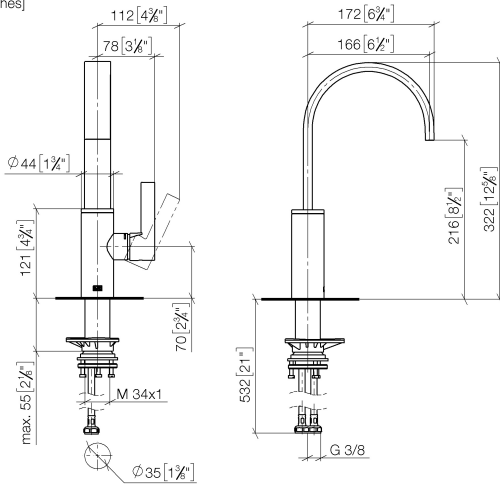

MEM BAR TAP Single-lever mixer - Brushed Platinum

MEM

33 805 682

- 166mm projection
- pivotable spout 360°
- Optional swivel limiter available with swivel limiter set 12 820 970 90
- air-enriched flow
- max. flow 6.3 l/min at 3 bar flow pressure
- lead-free
- This product can help a building meet the requirements of Green Building Rating Systems, e.g. LEED®, BREEAM®, DGNB

33 805 682

mm [inches]

Flow rate chart

Certificates

LGA_38646.

WRAS_240202021.

33 805 682

Spare parts list

No.	Item Number	Name	Quantity used	Delivery time
1	90 28 22 282 00-06	spout	1	-
Spare part can no longer be ordered, please order the replacement item				
2	09 19 86 012-06	cover	1	60
3	90 23 10 128 00 90	nut	1	2
4	90 15 05 042 00 90	cartridge	1	2
5	09 24 04 266 90	nut	1	2
6	90 28 30 052 00-06	cover	1	10
7	90 20 86 004 00-06	handle	1	10
8	04 23 10 044 08 90	fixing set	1	2
9	04 30 04 101 00 90	hose	2	2