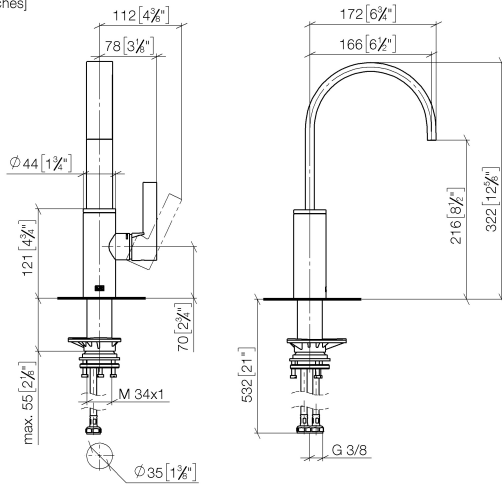

33 805 682

- 166mm projection
- pivotable spout 360°
- Optional swivel limiter available with swivel limiter set 12 820 970 90
- air-enriched flow
- max. flow 6.3 l/min at 3 bar flow pressure
- lead-free
- This product can help a building meet the requirements of Green Building Rating Systems, e.g. LEED®, BREEAM®, DGNB

**Recommended miscellaneous**

	<b>Dispenser without rosette - Brushed Durabron (23kt Gold)</b>	82 424 970-28
---	---	---------------

33 805 682

mm [inches]

**Flow rate chart**

**Certificates**

LGA\_38646.

WRAS\_240202021.

33 805 682

**Spare parts list**

No.	Item Number	Name	Quantity used	Delivery time
1	90 28 22 282 00-28	spout	1	-
Spare part can no longer be ordered, please order the replacement item				
2	09 19 86 012-28	cover	1	60
3	90 23 10 128 00 90	nut	1	2
4	90 15 05 042 00 90	cartridge	1	2
5	09 24 04 266 90	nut	1	2
6	90 28 30 052 00-28	cover	1	20
7	90 20 86 004 00-28	handle	1	20
8	04 23 10 044 08 90	fixing set	1	2
9	04 30 04 101 00 90	hose	2	2