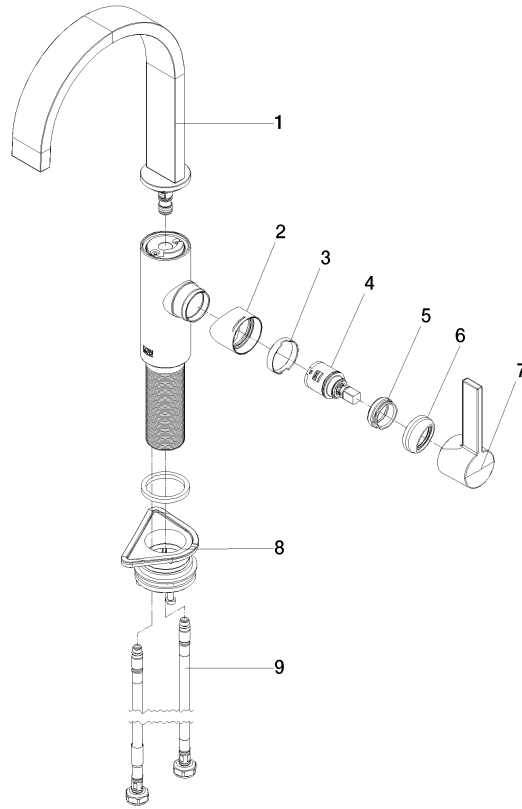

MEM BAR TAP Single-lever mixer - Brushed Dark Platinum

MEM

33 805 682

- 166mm projection
- pivotable spout 360°
- Optional swivel limiter available with swivel limiter set 12 820 970 90
- air-enriched flow
- max. flow 6.3 l/min at 3 bar flow pressure
- lead-free
- This product can help a building meet the requirements of Green Building Rating Systems, e.g. LEED®, BREEAM®, DGNB

33 805 682

mm [inches]

Flow rate chart

Certificates

LGA_38646.

WRAS_240202021.

33 805 682

Spare parts list

No.	Item Number	Name	Quantity used	Delivery time
1	90 28 22 282 00-99	spout	1	-
Spare part can no longer be ordered, please order the replacement item				
2	09 19 86 012-99	cover	1	60
3	90 23 10 128 00 90	nut	1	2
4	90 15 05 042 00 90	cartridge	1	2
5	09 24 04 266 90	nut	1	2
6	90 28 30 052 00-99	cover	1	30
7	90 20 86 004 00-99	handle	1	30
8	04 23 10 044 08 90	fixing set	1	2
9	04 30 04 101 00 90	hose	2	2