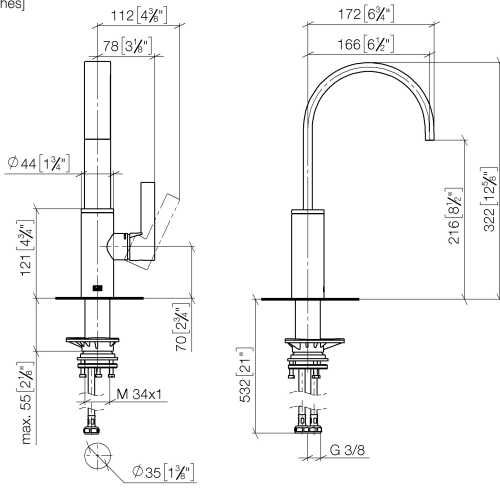

MEM BAR TAP Single-lever mixer - Brushed Dark Platinum

MEM

33 805 682

- 166mm projection
- pivotable spout 360°
- Optional swivel limiter available with swivel limiter set 12 820 970 90
- air-enriched flow
- max. flow 6.3 l/min at 3 bar flow pressure
- lead-free
- This product can help a building meet the requirements of Green Building Rating Systems, e.g. LEED®, BREEAM®, DGNB

33 805 682

mm [inches]

Flow rate chart

Certificates

LGA_38646.

WRAS_240202021.

33 805 682

Spare parts list

No.	Item Number	Name	Quantity used	Delivery time
1	90 28 22 282 00-99	spout	1	-
Spare part can no longer be ordered, please order the replacement item				
2	09 19 86 012-99	cover	1	60
3	90 23 10 128 00 90	nut	1	2
4	90 15 05 042 00 90	cartridge	1	2
5	09 24 04 266 90	nut	1	2
6	90 28 30 052 00-99	cover	1	30
7	90 20 86 004 00-99	handle	1	30
8	04 23 10 044 08 90	fixing set	1	2
9	04 30 04 101 00 90	hose	2	2