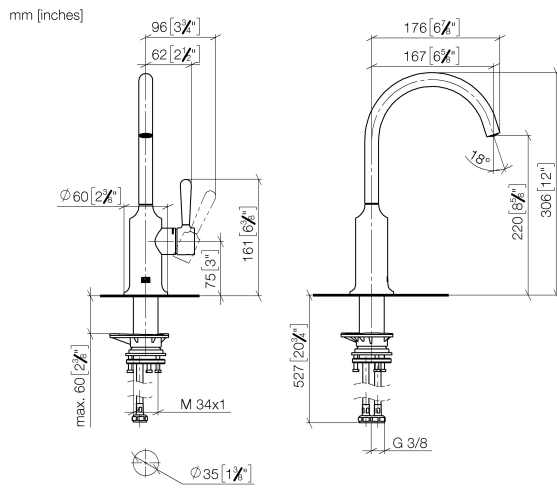

33 805 809

- 167mm projection
- pivotable spout 360°
- air-enriched flow
- max. flow 7 l/min at 3 bar flow pressure
- lead-free
- This product can help a building meet the requirements of Green Building Rating Systems, e.g. LEED®, BREEAM®, DGNB

	Brushed Platinum	33 805 809-06
	Chrome	33 805 809-00
	Platinum	33 805 809-08
	Durabronze (23kt Gold)	33 805 809-09
	Dark Chrome	33 805 809-19
	Brushed Durabronze (23kt Gold)	33 805 809-28
	Matte Black	33 805 809-33
	Brushed Champagne (22kt Gold)	33 805 809-46
	Champagne (22kt Gold)	33 805 809-47
	Brushed Chrome	33 805 809-93
	Brushed Dark Platinum	33 805 809-99

Recommended miscellaneous

VAIA Dispenser with rosette - 82 434 809-06
Brushed Platinum

33 805 809

Flow rate chart

Certificates

LGA_29299.

33 805 809

Parts for other finishes can be found here: [Chrome](#)

Spare parts list

No.	Item Number	Name	Quantity used	Delivery time
1	90 28 22 311 02-06	spout	1	-
Spare part can no longer be ordered, please order the replacement item				
2	90 15 05 042 00 90	cartridge	1	2
3	09 24 04 266 90	nut	1	2
4	09 14 10 091 90	seal	1	2
5	90 28 30 052 00-06	cover	1	10
6	90 20 80 050 00-06	handle	1	-
Spare part can no longer be ordered, please order the replacement item				
7	04 30 04 100 00 90	hose	2	2
8	04 23 10 044 08 90	fixing set	1	2