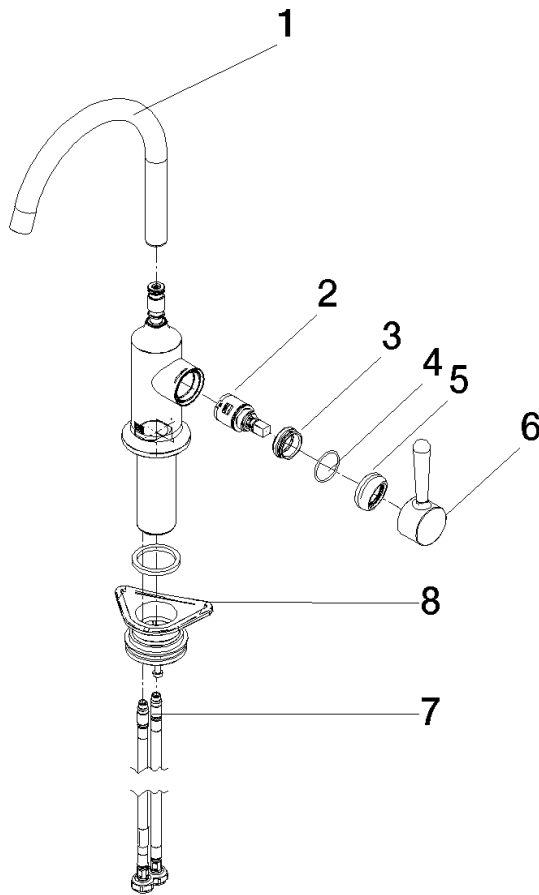

**Recommended miscellaneous**

**VAIA Dispenser with rosette - Dark Chrome** 82 434 809-19

33 805 809

mm [inches]

Flow rate chart

Certificates

LGA\_29299.

33 805 809

### Spare parts list

No.	Item Number	Name	Quantity used	Delivery time
1	90 28 22 311 02-19	spout	1	-
Spare part can no longer be ordered, please order the replacement item				
2	90 15 05 042 00 90	cartridge	1	2
3	09 24 04 266 90	nut	1	2
4	09 14 10 091 90	seal	1	2
5	90 28 30 052 00-19	cover	1	20
6	90 20 80 050 00-19	handle	1	-
Spare part can no longer be ordered, please order the replacement item				
7	04 30 04 100 00 90	hose	2	2
8	04 23 10 044 08 90	fixing set	1	2