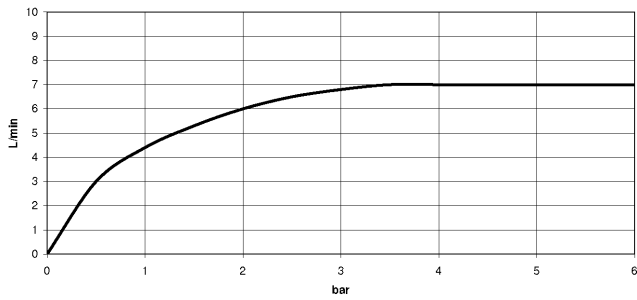

33 805 809

- 167mm projection
- pivotable spout 360°
- air-enriched flow
- max. flow 7 l/min at 3 bar flow pressure
- lead-free
- This product can help a building meet the requirements of Green Building Rating Systems, e.g. LEED®, BREEAM®, DGNB

**Recommended miscellaneous**

**VAIA Dispenser with rosette - Dark Chrome** 82 434 809-19

33 805 809

mm [inches]

Flow rate chart

Certificates

LGA\_29299.

33 805 809