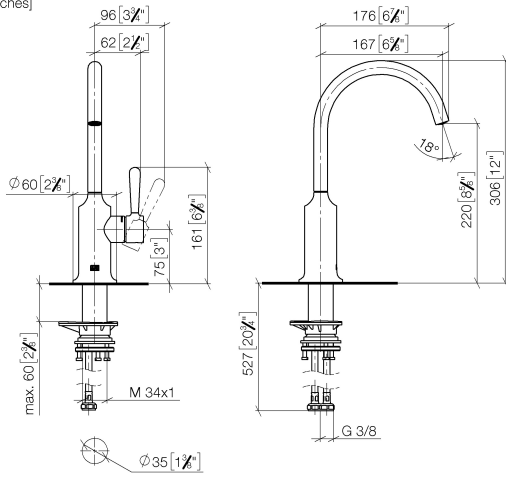

33 805 809

- 167mm projection
- pivotable spout 360°
- air-enriched flow
- max. flow 7 l/min at 3 bar flow pressure
- lead-free
- This product can help a building meet the requirements of Green Building Rating Systems, e.g. LEED®, BREEAM®, DGNB

**Recommended miscellaneous**

**VAIA Dispenser with rosette - Dark Chrome** 82 434 809-19

33 805 809

mm [inches]

Flow rate chart

Certificates

LGA\_29299.

33 805 809

### Spare parts list

No.	Item Number	Name	Quantity used	Delivery time
1	90 28 22 311 02-19	spout	1	-
Spare part can no longer be ordered, please order the replacement item				
2	90 15 05 042 00 90	cartridge	1	2
3	09 24 04 266 90	nut	1	2
4	09 14 10 091 90	seal	1	2
5	90 28 30 052 00-19	cover	1	20
6	90 20 80 050 00-19	handle	1	-
Spare part can no longer be ordered, please order the replacement item				
7	04 30 04 100 00 90	hose	2	2
8	04 23 10 044 08 90	fixing set	1	2