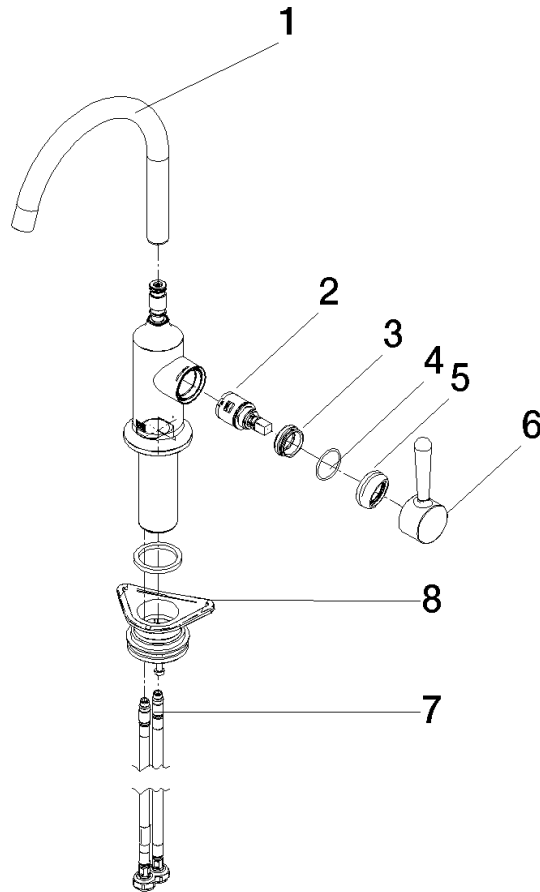

Recommended miscellaneous

VAIA Dispenser with rosette - Brushed Durabron (23kt Gold) 82 434 809-28

33 805 809

mm [inches]

Flow rate chart

Codes & Standards

DIN 4109

ISO 3822

Scottish Water
Byelaws

UK Water Supply
Regulations

Ü-Zeichen

VAIA BAR TAP Single-lever mixer - Brushed Durabron (23kt Gold)

VAIA

33 805 809

Certificates

LGA_29

WRAS_240602

33 805 809

Product version from 7/1/2023

Parts for other finishes can be found here: Chrome

VAIA BAR TAP Single-lever mixer - Brushed Durabrass (23kt Gold)

VAIA

33 805 809

Spare parts list

Product version from 7/1/2023

No.	Item Number	Name	Quantity used	Delivery time
	90 28 22 311 02-28	spout	9	-

Spare part can no longer be ordered, please order the replacement item