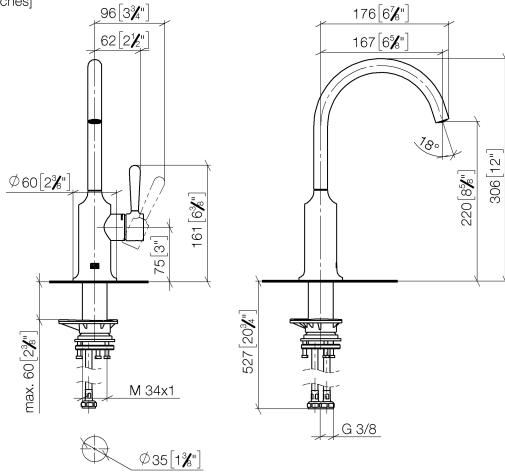

33 805 809

- 167mm projection
- pivotable spout 360°
- air-enriched flow
- max. flow 7 l/min at 3 bar flow pressure
- lead-free
- This product can help a building meet the requirements of Green Building Rating Systems, e.g. LEED®, BREEAM®, DGNB

Recommended miscellaneous

VAIA Dispenser with rosette - Brushed Durabron (23kt Gold) 82 434 809-28

33 805 809

mm [inches]

Flow rate chart

Codes & Standards

DIN 4109

ISO 3822

Scottish Water
Byelaws

UK Water Supply
Regulations

Ü-Zeichen

VAIA BAR TAP Single-lever mixer - Brushed Durabron (23kt Gold)

VAIA

33 805 809

Certificates

LGA_29

Product version from 7/1/2023

No.	Item Number	Name	Quantity used	Delivery time
	90 28 22 311 02-28	spout	9	-

Spare part can no longer be ordered, please order the replacement item