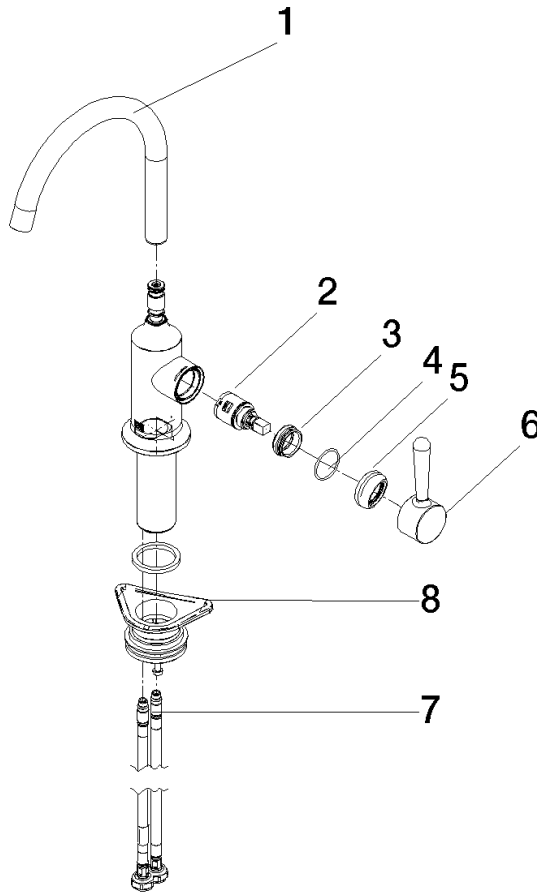

33 805 809

- 167mm projection
- pivotable spout 360°
- air-enriched flow
- max. flow 7 l/min at 3 bar flow pressure
- lead-free
- This product can help a building meet the requirements of Green Building Rating Systems, e.g. LEED®, BREEAM®, DGNB

Recommended miscellaneous

VAIA Dispenser with rosette - Brushed Champagne (22kt Gold) 82 434 809-46

33 805 809

Flow rate chart

Certificates

LGA_29299.

33 805 809

Parts for other finishes can be found here: [Chrome](#)

Spare parts list

No.	Item Number	Name	Quantity used	Delivery time
1	90 28 22 311 02-46	spout	1	-
Spare part can no longer be ordered, please order the replacement item				
2	90 15 05 042 00 90	cartridge	1	2
3	09 24 04 266 90	nut	1	2
4	09 14 10 091 90	seal	1	2
5	90 28 30 052 00-46	cover	1	30
6	90 20 80 050 00-46	handle	1	-
Spare part can no longer be ordered, please order the replacement item				
7	04 30 04 100 00 90	hose	2	2
8	04 23 10 044 08 90	fixing set	1	2