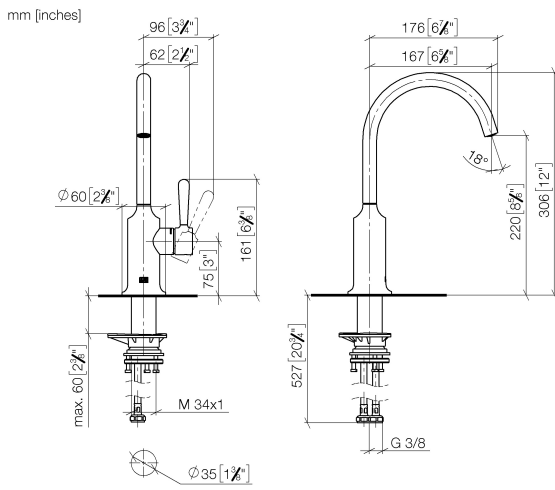

33 805 809

- 167mm projection
- pivotable spout 360°
- air-enriched flow
- max. flow 7 l/min at 3 bar flow pressure
- lead-free
- This product can help a building meet the requirements of Green Building Rating Systems, e.g. LEED®, BREEAM®, DGNB

Recommended miscellaneous

VAIA Dispenser with rosette - Brushed Champagne (22kt Gold) 82 434 809-46

33 805 809

Flow rate chart

Certificates

LGA_29299.

33 805 809

Parts for other finishes can be found here: [Chrome](#)

Spare parts list

No.	Item Number	Name	Quantity used	Delivery time
1	90 28 22 311 02-46	spout	1	-
Spare part can no longer be ordered, please order the replacement item				
2	90 15 05 042 00 90	cartridge	1	2
3	09 24 04 266 90	nut	1	2
4	09 14 10 091 90	seal	1	2
5	90 28 30 052 00-46	cover	1	30
6	90 20 80 050 00-46	handle	1	-
Spare part can no longer be ordered, please order the replacement item				
7	04 30 04 100 00 90	hose	2	2
8	04 23 10 044 08 90	fixing set	1	2