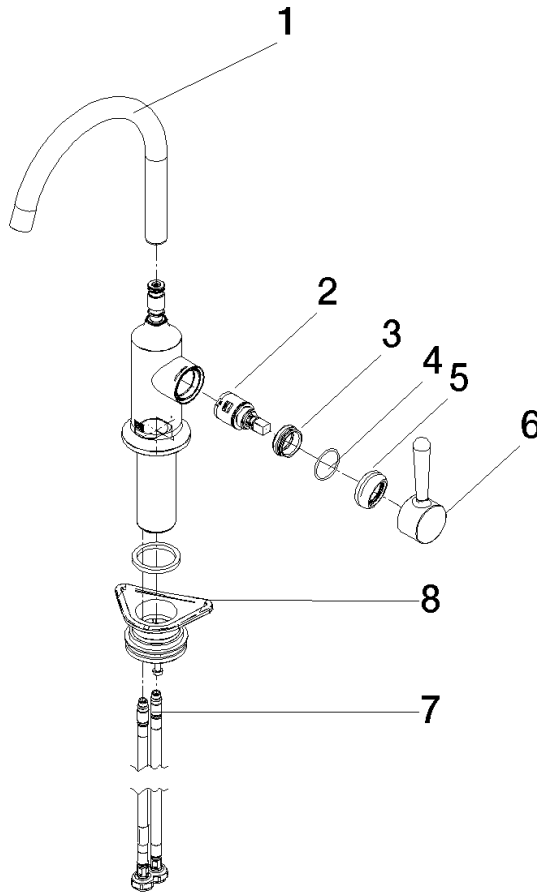

33 805 809

- 167mm projection
- pivotable spout 360°
- air-enriched flow
- max. flow 7 l/min at 3 bar flow pressure
- lead-free
- This product can help a building meet the requirements of Green Building Rating Systems, e.g. LEED®, BREEAM®, DGNB

Recommended miscellaneous

VAIA Dispenser with rosette - 82 434 809-99
Brushed Dark Platinum

33 805 809

mm [inches]

Flow rate chart

Certificates

LGA_29299.

33 805 809

Parts for other finishes can be found here: [Chrome](#)

Spare parts list

No.	Item Number	Name	Quantity used	Delivery time
1	90 28 22 311 02-99	spout	1	-
Spare part can no longer be ordered, please order the replacement item				
2	90 15 05 042 00 90	cartridge	1	2
3	09 24 04 266 90	nut	1	2
4	09 14 10 091 90	seal	1	2
5	90 28 30 052 00-99	cover	1	30
6	90 20 80 050 00-99	handle	1	-
Spare part can no longer be ordered, please order the replacement item				
7	04 30 04 100 00 90	hose	2	2
8	04 23 10 044 08 90	fixing set	1	2