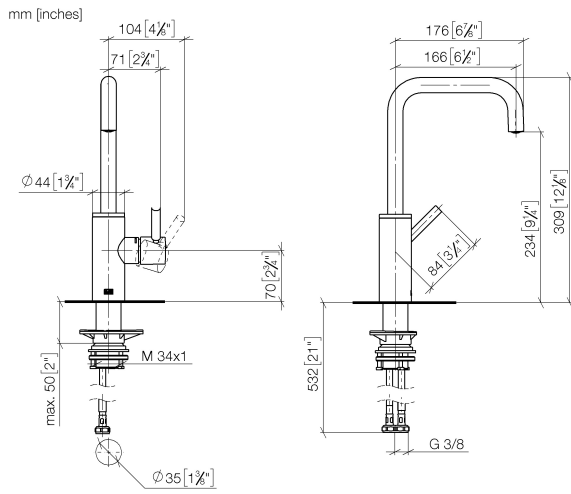

33 805 861

- 166mm projection
- pivotable spout 360°
- Optional swivel limiter available with swivel limiter set 12 820 970 90
- air-enriched flow
- max. flow 8 l/min at 3 bar flow pressure
- lead-free
- This product can help a building meet the requirements of Green Building Rating Systems, e.g. LEED®, BREEAM®, DGNB

Recommended miscellaneous

Swivel limitation set - 12 820 970 90

Recommended miscellaneous

Strainer waste with control handle - Platinum 10 712 970-08

Recommended miscellaneous

Dispenser without rosette - Platinum 82 424 970-08

33 805 861

Flow rate chart

Certificates

LGA_38642.

WRAS_240102021.

33 805 861

Spare parts list

No.	Item Number	Name	Quantity used	Delivery time
1	90 28 22 285 00-08	spout	1	-
Spare part can no longer be ordered, please order the replacement item				
2	09 19 86 012-08	cover	1	60
3	90 15 05 042 00 90	cartridge	1	2
4	09 24 04 266 90	nut	1	2
5	09 14 10 091 90	seal	1	2
6	90 28 30 052 00-08	cover	1	40
7	90 20 66 003 00-08	handle	1	-
Spare part can no longer be ordered, please order the replacement item				
8	04 23 10 044 08 90	fixing set	1	2
9	04 30 04 101 00 90	hose	2	2