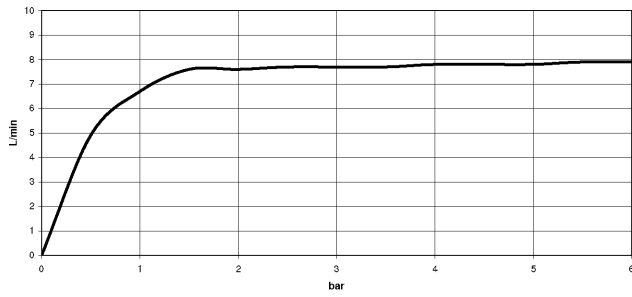

33 805 861

Flow rate chart

Certificates

LGA_38642.

WRAS_240102021.

33 805 861

Spare parts list

No.	Item Number	Name	Quantity used	Delivery time
1	90 28 22 285 00-08	spout	1	-
Spare part can no longer be ordered, please order the replacement item				
2	09 19 86 012-08	cover	1	60
3	90 15 05 042 00 90	cartridge	1	2
4	09 24 04 266 90	nut	1	2
5	09 14 10 091 90	seal	1	2
6	90 28 30 052 00-08	cover	1	40
7	90 20 66 003 00-08	handle	1	-
Spare part can no longer be ordered, please order the replacement item				
8	04 23 10 044 08 90	fixing set	1	2
9	04 30 04 101 00 90	hose	2	2