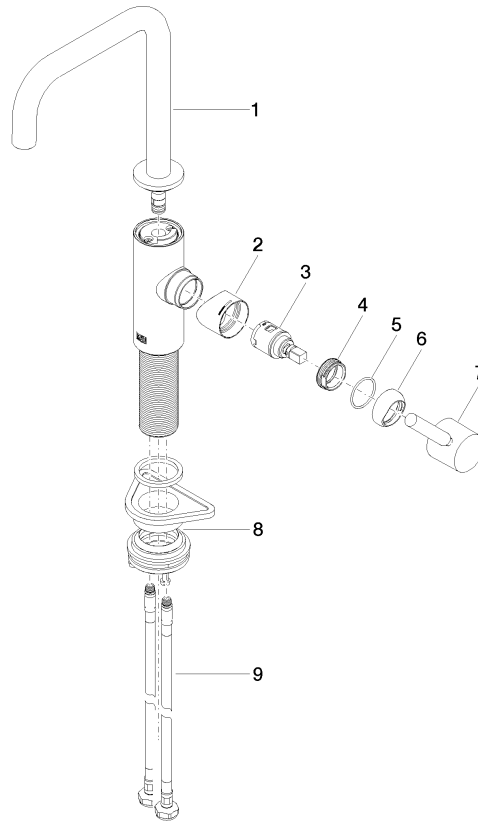

33 805 861

- 166mm projection
- pivotable spout 360°
- Optional swivel limiter available with swivel limiter set 12 820 970 90
- air-enriched flow
- max. flow 8 l/min at 3 bar flow pressure
- lead-free
- This product can help a building meet the requirements of Green Building Rating Systems, e.g. LEED®, BREEAM®, DGNB

Recommended miscellaneous

Swivel limitation set - 12 820 970 90

Recommended miscellaneous

Strainer waste with control handle - Platinum 10 712 970-08

Recommended miscellaneous

Dispenser without rosette - Platinum 82 424 970-08

33 805 861

Flow rate chart

Certificates

LGA_38642.

WRAS_240102021.

33 805 861

Spare parts list

No.	Item Number	Name	Quantity used	Delivery time
1	90 28 22 285 00-08	spout	1	-
Spare part can no longer be ordered, please order the replacement item				
2	09 19 86 012-08	cover	1	60
3	90 15 05 042 00 90	cartridge	1	2
4	09 24 04 266 90	nut	1	2
5	09 14 10 091 90	seal	1	2
6	90 28 30 052 00-08	cover	1	40
7	90 20 66 003 00-08	handle	1	-
Spare part can no longer be ordered, please order the replacement item				
8	04 23 10 044 08 90	fixing set	1	2
9	04 30 04 101 00 90	hose	2	2