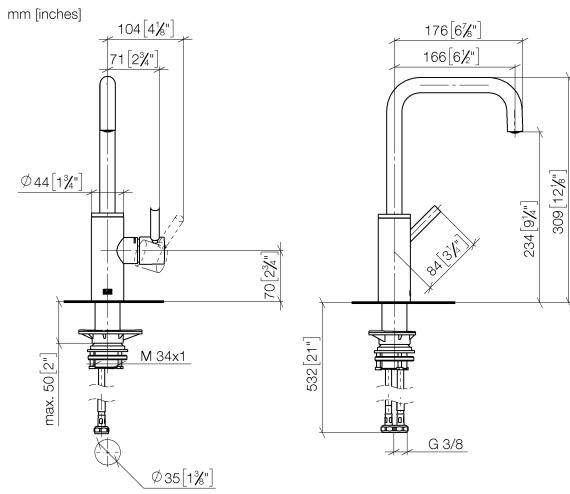

33 805 861

Flow rate chart

Certificates

LGA_38642.

WRAS_240102021.