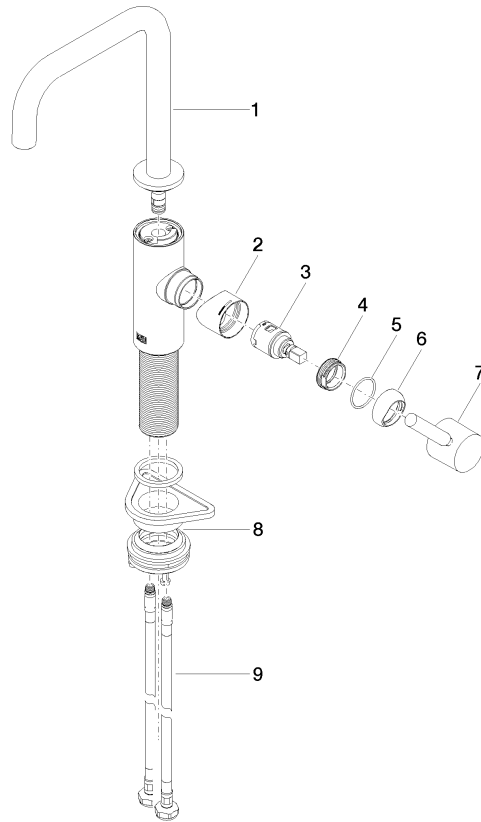

33 805 861

- 166mm projection
- pivotable spout 360°
- Optional swivel limiter available with swivel limiter set 12 820 970 90
- air-enriched flow
- max. flow 8 l/min at 3 bar flow pressure
- lead-free
- This product can help a building meet the requirements of Green Building Rating Systems, e.g. LEED®, BREEAM®, DGNB

Recommended miscellaneous

	Dispenser without rosette - Brushed Durabron (23kt Gold)	82 424 970-28
--	---	---------------

33 805 861

Flow rate chart

Certificates

LGA_38642.

WRAS_240102021.

33 805 861

Spare parts list

No.	Item Number	Name	Quantity used	Delivery time
1	90 28 22 285 00-28	spout	1	-
Spare part can no longer be ordered, please order the replacement item				
2	09 19 86 012-28	cover	1	60
3	90 15 05 042 00 90	cartridge	1	2
4	09 24 04 266 90	nut	1	2
5	09 14 10 091 90	seal	1	2
6	90 28 30 052 00-28	cover	1	20
7	90 20 66 003 00-28	handle	1	-
Spare part can no longer be ordered, please order the replacement item				
8	04 23 10 044 08 90	fixing set	1	2
9	04 30 04 101 00 90	hose	2	2