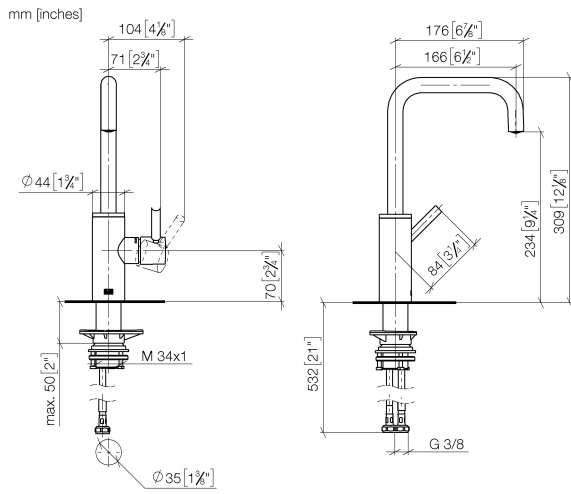

33 805 861

- 166mm projection
- pivotable spout 360°
- Optional swivel limiter available with swivel limiter set 12 820 970 90
- air-enriched flow
- max. flow 8 l/min at 3 bar flow pressure
- lead-free
- This product can help a building meet the requirements of Green Building Rating Systems, e.g. LEED®, BREEAM®, DGNB

33 805 861

Flow rate chart

Certificates

LGA_38642.

WRAS_240102021.

33 805 861

Spare parts list

No.	Item Number	Name	Quantity used	Delivery time
1	90 28 22 285 00-47	spout	1	-
Spare part can no longer be ordered, please order the replacement item				
2	09 19 86 012-47	cover	1	60
3	90 15 05 042 00 90	cartridge	1	2
4	09 24 04 266 90	nut	1	2
5	09 14 10 091 90	seal	1	2
6	90 28 30 052 00-47	cover	1	30
7	90 20 66 003 00-47	handle	1	-
Spare part can no longer be ordered, please order the replacement item				
8	04 23 10 044 08 90	fixing set	1	2
9	04 30 04 101 00 90	hose	2	2