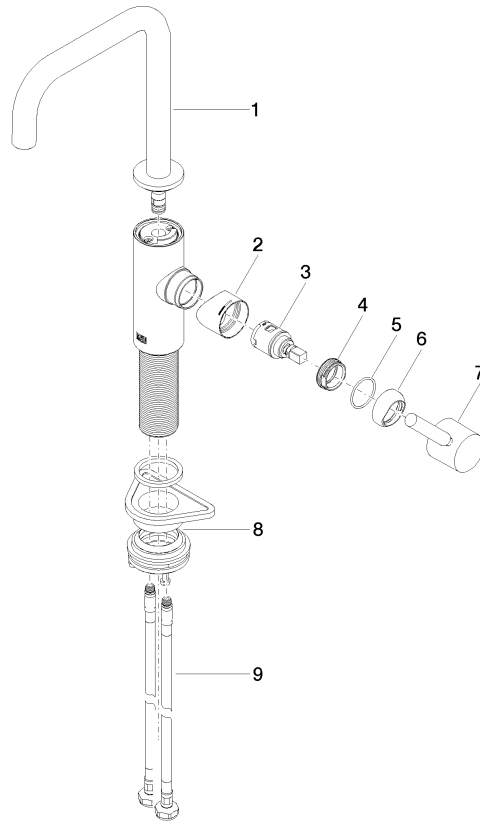

33 805 861

- 166mm projection
- pivotable spout 360°
- Optional swivel limiter available with swivel limiter set 12 820 970 90
- air-enriched flow
- max. flow 8 l/min at 3 bar flow pressure
- lead-free
- This product can help a building meet the requirements of Green Building Rating Systems, e.g. LEED®, BREEAM®, DGNB

Recommended miscellaneous

Swivel limitation set - 12 820 970 90

Recommended miscellaneous

Dispenser without rosette - Brushed Dark Platinum 82 424 970-99

Recommended miscellaneous

Strainer waste with control handle - Brushed Dark Platinum 10 712 970-99

33 805 861

Flow rate chart

Certificates

LGA_38642.

WRAS_240102021.

33 805 861

Spare parts list

No.	Item Number	Name	Quantity used	Delivery time
1	90 28 22 285 00-99	spout	1	-
Spare part can no longer be ordered, please order the replacement item				
2	09 19 86 012-99	cover	1	60
3	90 15 05 042 00 90	cartridge	1	2
4	09 24 04 266 90	nut	1	2
5	09 14 10 091 90	seal	1	2
6	90 28 30 052 00-99	cover	1	30
7	90 20 66 003 00-99	handle	1	30
8	04 23 10 044 08 90	fixing set	1	2
9	04 30 04 101 00 90	hose	2	2