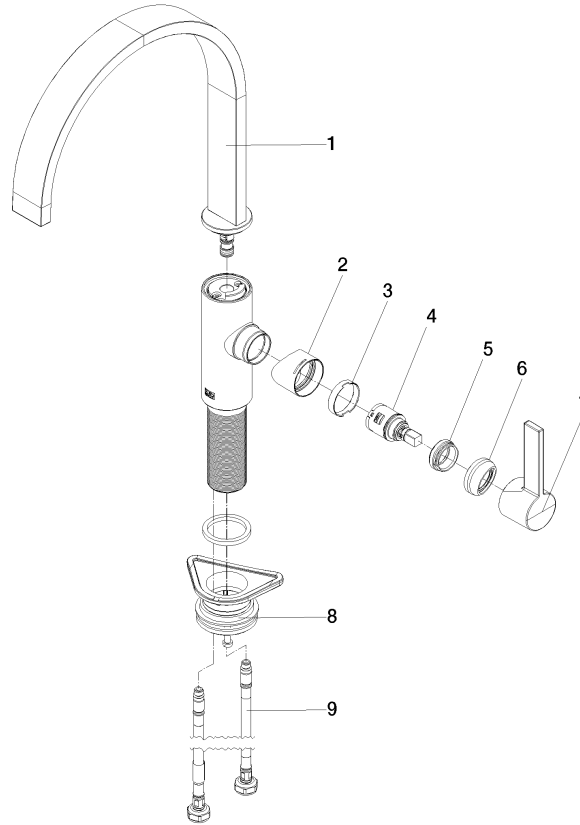

**Spare parts list**

No.	Item Number	Name	Quantity used	Delivery time
1	90 28 22 333 00-33	spout	1	-
Spare part can no longer be ordered, please order the replacement item				
2	09 19 86 012-33	cover	1	60
3	90 23 10 128 00 90	nut	1	2
4	90 15 05 042 00 90	cartridge	1	2
5	09 24 04 266 90	nut	1	2
6	90 28 30 052 00-33	cover	1	30
7	90 20 86 004 00-33	handle	1	-
Spare part can no longer be ordered, please order the replacement item				
8	04 23 10 044 08 90	fixing set	1	2
9	04 30 04 100 00 90	hose	2	2