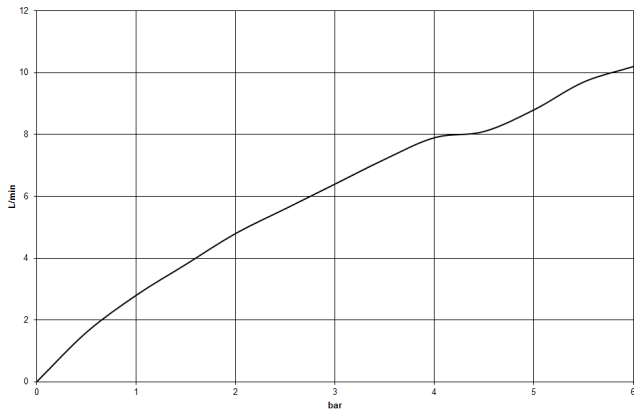

Flow rate chart

Certificates

LGA_38646.

WRAS_240202021.