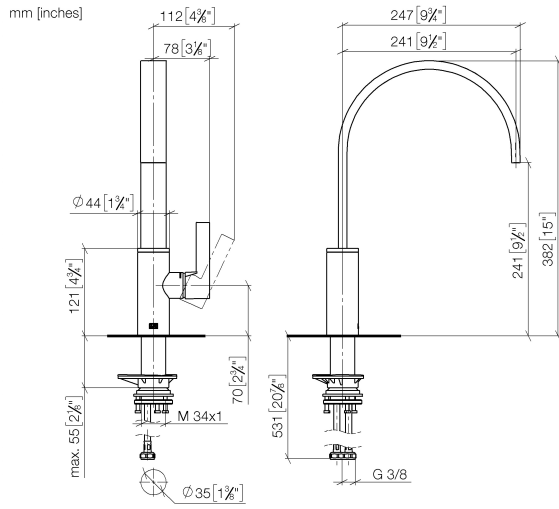

MEM Single-lever mixer - Brushed Champagne (22kt Gold)

MEM

33 815 682

- 241mm projection
- pivotable spout 360°
- Optional swivel limiter available with swivel limiter set 12 820 970 90
- air-enriched flow
- max. flow 6.3 l/min at 3 bar flow pressure
- lead-free
- This product can help a building meet the requirements of Green Building Rating Systems, e.g. LEED®, BREEAM®, DGNB
- WRAS 240202021

33 815 682

Flow rate chart

Certificates

LGA_38646.

WRAS_240202021.

33 815 682

Spare parts list

No.	Item Number	Name	Quantity used	Delivery time
1	90 28 22 333 00-46	spout	1	-
Spare part can no longer be ordered, please order the replacement item				
2	09 19 86 012-46	cover	1	60
3	90 23 10 128 00 90	nut	1	2
4	90 15 05 042 00 90	cartridge	1	2
5	09 24 04 266 90	nut	1	2
6	90 28 30 052 00-46	cover	1	30
7	90 20 86 004 00-46	handle	1	30
8	04 23 10 044 08 90	fixing set	1	2
9	04 30 04 100 00 90	hose	2	2