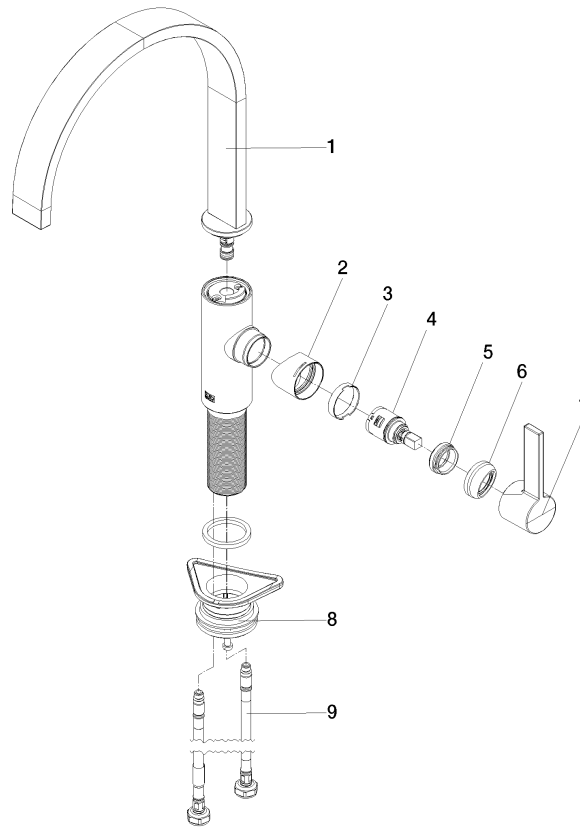

MEM Single-lever mixer - Brushed Champagne (22kt Gold)

MEM

33 815 682

- 241mm projection
- pivotable spout 360°
- Optional swivel limiter available with swivel limiter set 12 820 970 90
- air-enriched flow
- max. flow 6.3 l/min at 3 bar flow pressure
- lead-free
- This product can help a building meet the requirements of Green Building Rating Systems, e.g. LEED®, BREEAM®, DGNB
- WRAS 240202021

Recommended miscellaneous

Swivel limitation set - 12 820 970 90

Recommended miscellaneous

**Dispenser without rosette -
Brushed Champagne (22kt Gold)** 82 424 970-46

Recommended miscellaneous

**Strainer waste with control handle
- Brushed Champagne (22kt Gold)** 10 712 970-46

33 815 682

Flow rate chart

Certificates

LGA_38646.

WRAS_240202021.

33 815 682

Spare parts list

No.	Item Number	Name	Quantity used	Delivery time
1	90 28 22 333 00-46	spout	1	-
Spare part can no longer be ordered, please order the replacement item				
2	09 19 86 012-46	cover	1	60
3	90 23 10 128 00 90	nut	1	2
4	90 15 05 042 00 90	cartridge	1	2
5	09 24 04 266 90	nut	1	2
6	90 28 30 052 00-46	cover	1	30
7	90 20 86 004 00-46	handle	1	30
8	04 23 10 044 08 90	fixing set	1	2
9	04 30 04 100 00 90	hose	2	2