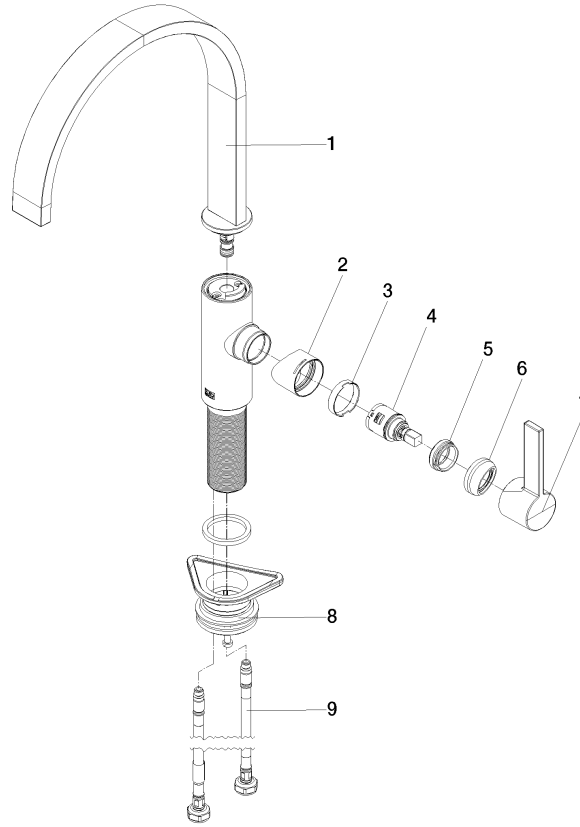

**MEM Single-lever mixer - Champagne (22kt Gold)**

MEM

33 815 682

- 241mm projection
- pivotable spout 360°
- Optional swivel limiter available with swivel limiter set 12 820 970 90
- air-enriched flow
- max. flow 6.3 l/min at 3 bar flow pressure
- lead-free
- This product can help a building meet the requirements of Green Building Rating Systems, e.g. LEED®, BREEAM®, DGNB
- WRAS 240202021

**Dispenser without rosette - Champagne (22kt Gold)** 82 424 970-47

33 815 682

**Flow rate chart**

**Certificates**

LGA\_38646.

WRAS\_240202021.

33 815 682

**Spare parts list**

No.	Item Number	Name	Quantity used	Delivery time
1	90 28 22 333 00-47	spout	1	-
Spare part can no longer be ordered, please order the replacement item				
2	09 19 86 012-47	cover	1	60
3	90 23 10 128 00 90	nut	1	2
4	90 15 05 042 00 90	cartridge	1	2
5	09 24 04 266 90	nut	1	2
6	90 28 30 052 00-47	cover	1	30
7	90 20 86 004 00-47	handle	1	30
8	04 23 10 044 08 90	fixing set	1	2
9	04 30 04 100 00 90	hose	2	2