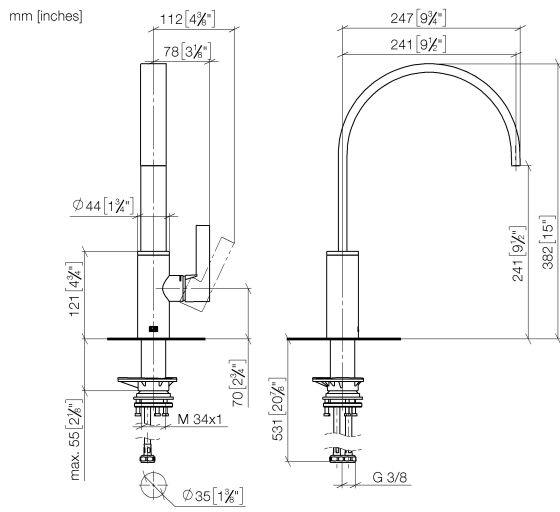

**MEM Single-lever mixer - Champagne (22kt Gold)**

MEM

33 815 682

- 241mm projection
- pivotable spout 360°
- Optional swivel limiter available with swivel limiter set 12 820 970 90
- air-enriched flow
- max. flow 6.3 l/min at 3 bar flow pressure
- lead-free
- This product can help a building meet the requirements of Green Building Rating Systems, e.g. LEED®, BREEAM®, DGNB
- WRAS 240202021

**Dispenser without rosette - Champagne (22kt Gold)** 82 424 970-47

33 815 682

**Flow rate chart**

**Certificates**

LGA\_38646.

WRAS\_240202021.

33 815 682

**Spare parts list**

No.	Item Number	Name	Quantity used	Delivery time
1	90 28 22 333 00-47	spout	1	-
Spare part can no longer be ordered, please order the replacement item				
2	09 19 86 012-47	cover	1	60
3	90 23 10 128 00 90	nut	1	2
4	90 15 05 042 00 90	cartridge	1	2
5	09 24 04 266 90	nut	1	2
6	90 28 30 052 00-47	cover	1	30
7	90 20 86 004 00-47	handle	1	30
8	04 23 10 044 08 90	fixing set	1	2
9	04 30 04 100 00 90	hose	2	2