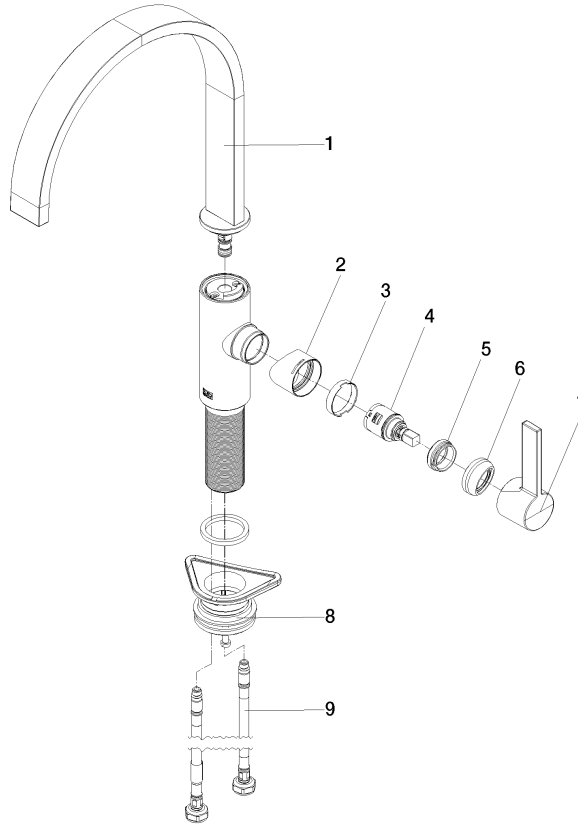

MEM Single-lever mixer - Brushed Chrome

MEM

33 815 682

- 241mm projection
- pivotable spout 360°
- Optional swivel limiter available with swivel limiter set 12 820 970 90
- air-enriched flow
- max. flow 6.3 l/min at 3 bar flow pressure
- lead-free
- This product can help a building meet the requirements of Green Building Rating Systems, e.g. LEED®, BREEAM®, DGNB
- WRAS 240202021

Recommended miscellaneous

Swivel limitation set - 12 820 970 90

Recommended miscellaneous

Dispenser without rosette - 82 424 970-93
Brushed Chrome

Recommended miscellaneous

Strainer waste with control handle 10 712 970-93
- Brushed Chrome

33 815 682

Flow rate chart

Certificates

LGA_38646.

WRAS_240202021.

33 815 682

Spare parts list

No.	Item Number	Name	Quantity used	Delivery time
1	90 28 22 333 00-93	spout	1	-
Spare part can no longer be ordered, please order the replacement item				
2	09 19 86 012-93	cover	1	60
3	90 23 10 128 00 90	nut	1	2
4	90 15 05 042 00 90	cartridge	1	2
5	09 24 04 266 90	nut	1	2
6	90 28 30 052 00-93	cover	1	20
7	90 20 86 004 00-93	handle	1	-
Spare part can no longer be ordered, please order the replacement item				
8	04 23 10 044 08 90	fixing set	1	2
9	04 30 04 100 00 90	hose	2	2