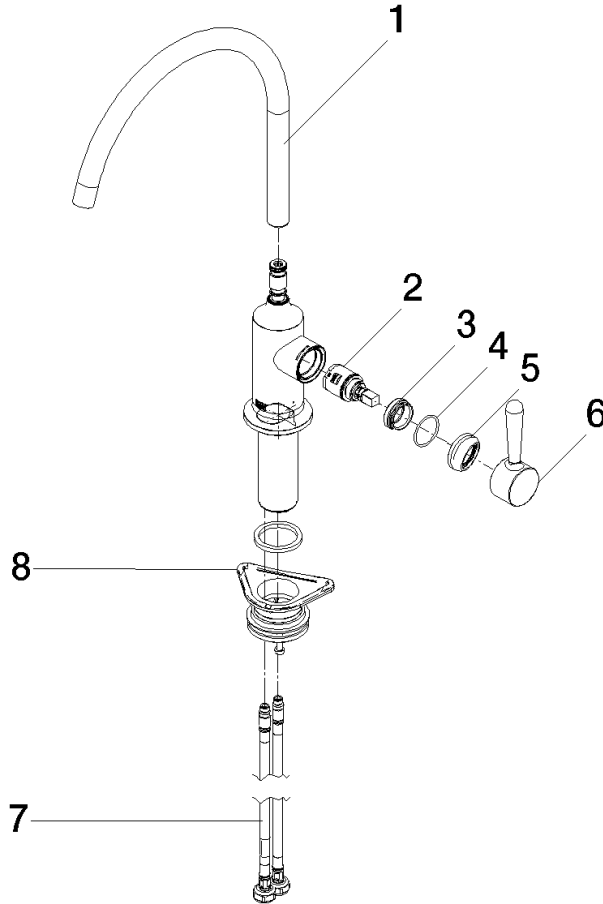

VAIA Single-lever mixer - Brushed Durabron (23kt Gold)

VAIA

33 816 809

- 241mm projection
- pivotable spout 360°
- air-enriched flow
- max. flow 7 l/min at 3 bar flow pressure
- lead-free
- This product can help a building meet the requirements of Green Building Rating Systems, e.g. LEED®, BREEAM®, DGNB

UK Water Supply
Regulations

Ü-Zeichen

VAIA Single-lever mixer - Brushed Durabron (23kt Gold)

VAIA

33 816 809

Certificates

LGA_29

WRAS_240602

33 816 809

Product version from 7/1/2023

Parts for other finishes can be found here: [Chrome](#)

VAIA Single-lever mixer - Brushed Durabronz (23kt Gold)

VAIA

33 816 809

Spare parts list

Product version from 7/1/2023

No.	Item Number	Name	Quantity used	Delivery time
	90 28 22 396 00-28	spout	9	20