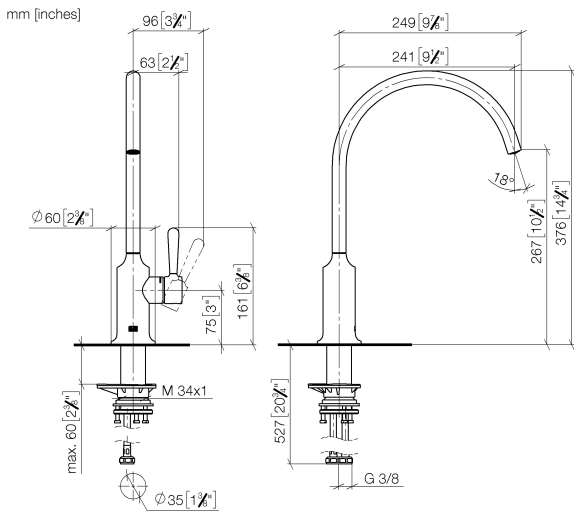

VAIA Single-lever mixer - Brushed Chrome

VAIA

33 816 809

- 241mm projection
- pivotable spout 360°
- air-enriched flow
- max. flow 7 l/min at 3 bar flow pressure
- lead-free
- This product can help a building meet the requirements of Green Building Rating Systems, e.g. LEED®, BREEAM®, DGNB

Recommended miscellaneous

VAIA Dispenser with rosette - Brushed Chrome 82 434 809-93

33 816 809

Flow rate chart

Codes & Standards

DIN 4109

ISO 3822

Scottish Water
Byelaws

UK Water Supply
Regulations

Ü-Zeichen

VAIA Single-lever mixer - Brushed Chrome

VAIA

33 816 809

Certificates

LGA_29

WRAS_240602

No.	Item Number	Name	Quantity used	Delivery time
	90 28 22 396 00-93	spout	9	20