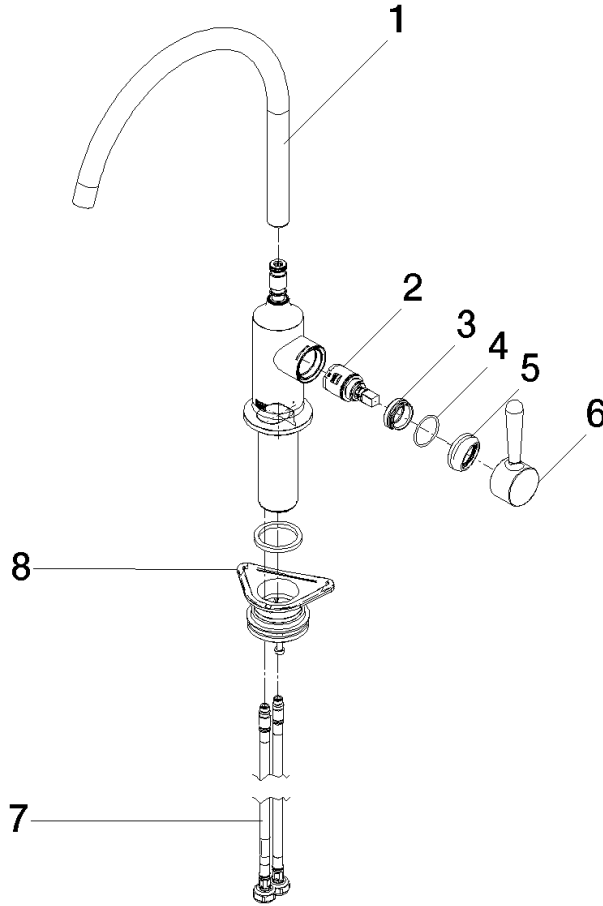

Recommended miscellaneous

VAIA Dispenser with rosette - Brushed Chrome 82 434 809-93

33 816 809

Flow rate chart

Codes & Standards

DIN 4109

ISO 3822

Scottish Water
Byelaws

UK Water Supply
Regulations

Ü-Zeichen

VAIA Single-lever mixer - Brushed Chrome

VAIA

33 816 809

Certificates

LGA_29

WRAS_240602

33 816 809

Product version from 7/1/2023

Parts for other finishes can be found here: [Chrome](#)

VAIA Single-lever mixer - Brushed Chrome

VAIA

33 816 809

Spare parts list

Product version from 7/1/2023

No.	Item Number	Name	Quantity used	Delivery time
	90 28 22 396 00-93	spout	9	20