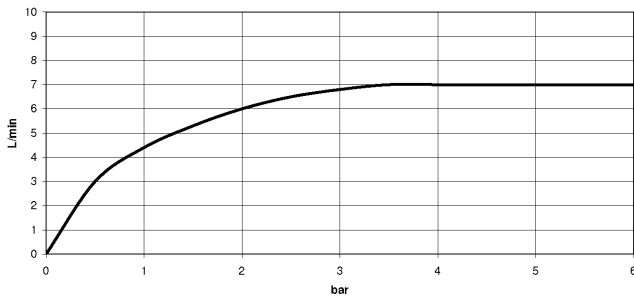

Recommended miscellaneous

VAIA Dispenser with rosette - Brushed Chrome 82 434 809-93

33 816 809

Flow rate chart

Codes & Standards

DIN 4109

ISO 3822

Scottish Water
Byelaws

No.	Item Number	Name	Quantity used	Delivery time
	90 28 22 396 00-93	spout	9	20