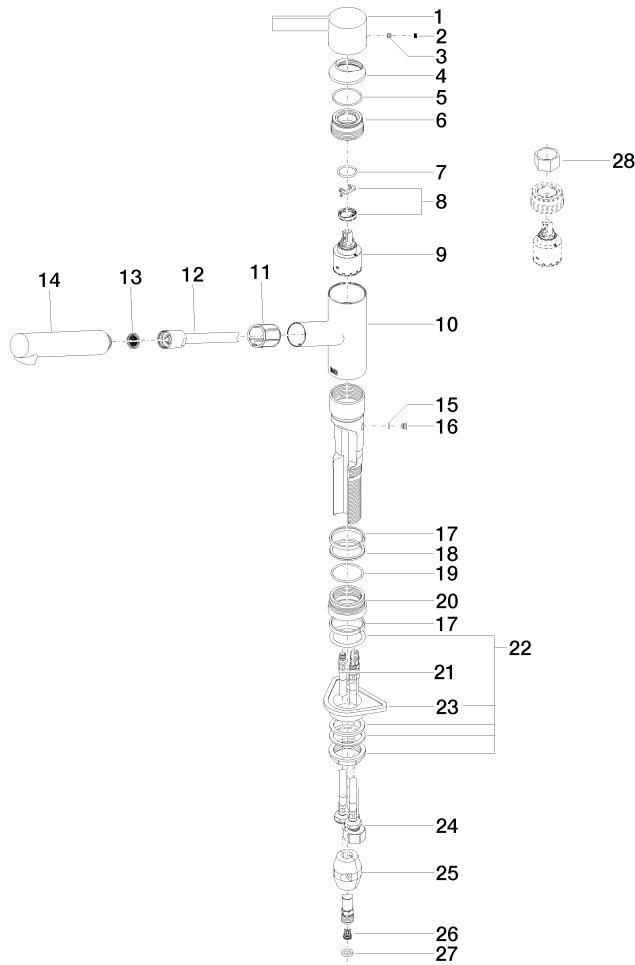

33 840 760

- 220mm projection
- pivotable spout 130°
- air-enriched flow
- height of mixer 167 mm
- height up to aerator 145 mm
- hole diameter 35 mm
- fabric braided hose 1500 mm
- max. flow 8 l/min at 3 bar flow pressure
- lead-free
- This product can help a building meet the requirements of Green Building Rating Systems, e.g. LEED®, BREEAM®, DGNB

Recommended miscellaneous

Strainer waste with control handle - Brushed Platinum 10 712 970-06

Recommended miscellaneous

Dispenser without rosette - Brushed Platinum 82 424 970-06

33 840 760

Flow rate chart

Certificates

ETA_20612.

GDV_0400282.

LGA_19871.

Belgaqua_22_277_2
7_3.

33 840 760

Parts for other finishes can be found here: [Chrome](#)

33 840 760

Spare parts list

No.	Item Number	Name	Quantity used	Delivery time
1	09 20 76 001-06	handle	1	10
2	90 31 20 109 00 90	plug	1	2
3	90 31 11 030 00 90	pin	1	2
4	09 28 30 012-06	cover	1	10
5	09 14 10 102 90	seal	1	2
6	09 24 04 270 90	nut	1	2
7	09 14 10 031 90	seal	1	2
8	90 28 10 148 00 90	accessories	1	2
9	90 15 05 064 00 90	cartridge	1	2
10	09 19 76 001-06	sleeve	1	10
11	09 18 40 099 90	sleeve	1	2
12	90 30 02 062 00-06	hose	1	10
13	09 23 01 039 90	sieve	1	2
14	04 12 11 106 00-06	shower	1	10
15	09 14 10 001 90	seal	1	2
16	09 30 30 113 20 90	screw	1	2
17	09 14 15 029 90	ring	2	2
18	09 28 10 144 90	ring	1	2
19	09 14 10 034 90	seal	1	2
20	09 27 76 001-06	rosette	1	10
21	04 30 04 100 00 90	hose	2	2
22	04 23 10 044 02 90	fixing set	1	2
23	09 18 40 090 90	sleeve	1	2
24	04 30 04 029 00 90	hose	1	2
25	04 21 50 005 00 90	accessories	1	2
26	09 23 01 131 90	back-flow preventer	1	2
27	90 14 20 019 00 90	seal	1	2
28	90 30 09 031 00 90	key	1	2