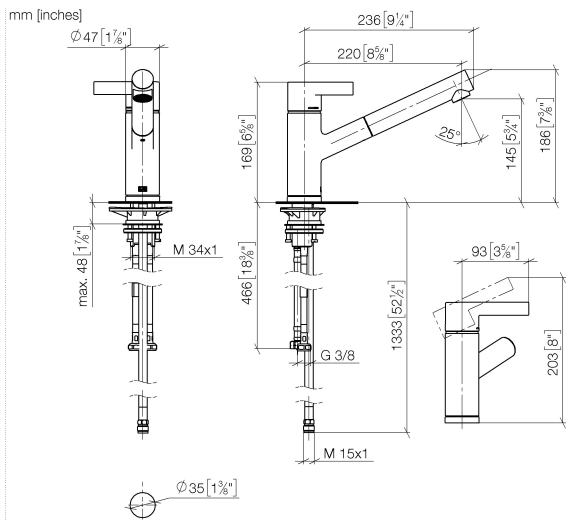

33 840 760

Flow rate chart

Certificates

ETA_20612.

GDV_0400282.

LGA_19871.

Belgaqua_22_277_2
7_3.