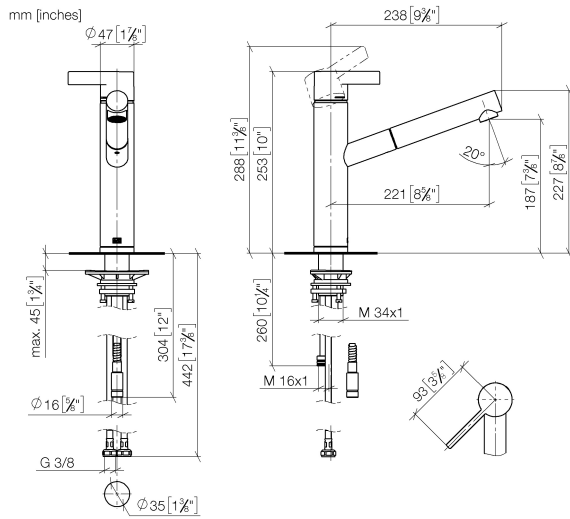

33 845 760

- 220mm projection
- pivotable spout 130°
- air-enriched flow
- height of mixer 288 mm
- height up to aerator 187 mm
- hole diameter 35 mm
- 1600mm metal shower hose
- max. flow 10 l/min at 3 bar flow pressure
- lead-free
- This product can help a building meet the requirements of Green Building Rating Systems, e.g. LEED®, BREEAM®, DGNB

33 845 760

Flow rate chart

Certificates

GDV_0400282.

33 845 760

Parts for other finishes can be found here: [Chrome](#)

33 845 760

Spare parts list

No.	Item Number	Name	Quantity used	Delivery time
1	09 20 76 001-46	handle	1	30
2	90 31 20 109 00 90	plug	1	2
3	90 31 11 030 00 90	pin	1	2
4	09 28 30 012-46	cover	1	30
5	09 14 10 102 90	seal	1	2
6	09 24 04 270 90	nut	1	2
7	90 28 10 148 00 90	accessories	1	2
8	90 15 05 064 00 90	cartridge	1	2
9	04 30 02 121 00-85	hose	1	30
10	90 24 03 255 00-46	sleeve	1	30
11	09 23 01 039 90	sieve	1	2
12	04 12 11 106 00-46	shower	1	30
13	09 14 15 029 90	ring	1	2
14	09 28 10 144 90	ring	1	2
15	09 14 10 034 90	seal	1	2
16	09 27 76 001-46	rosette	1	30
17	09 14 10 036 90	seal	1	2
18	04 30 04 098 00 90	hose	2	60
19	04 30 11 040 00 90	fixing set	1	2
20	04 28 20 067 00 90	pipe	1	2
21	04 21 50 010 00 90	accessories	1	2
22	09 30 03 038 90	hose	1	2
23	90 24 03 253 00 90	adaptor	1	2
24	90 30 09 031 00 90	key	1	2