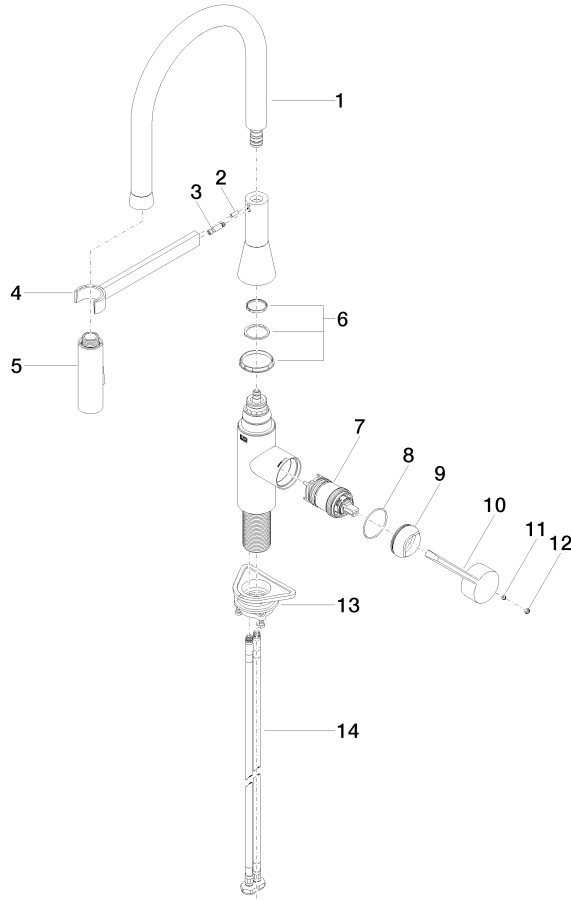

33 865 895

- 200mm projection
- Flexible silicone hose with large operating range of up to 350 mm
- pivotable spout 360°
- Optional swivel limiter available with swivel limiter set 12 821 970 90
- This product can help a building meet the requirements of Green Building Rating Systems, e.g. LEED®, BREEAM®, DGNB
- air-enriched flow and spray flow
- height of mixer 451 mm
- height up to aerator 119 mm
- hole diameter 35 mm
- sprayface with anti-scaling system
- max. flow 9.5 l/min at 3 bar flow pressure
- lead-free

33 865 895

Flow rate chart

Certificates

Belgaqua_21-027- LGA_29573.
27_3.

33 865 895

Spare parts list

No.	Item Number	Name	Quantity used	Delivery time
1	90 30 02 100 00-28	hose	1	20
2	09 31 11 040 90	pin	1	2
3	09 31 11 209 90	pin	1	2
4	90 17 20 045 00-28	holder	1	20
5	04 12 11 150 00 90	shower	1	2
6	90 28 10 161 00 90	set	1	2
7	90 15 05 064 05 90	cartridge	1	2
8	09 14 10 190 90	seal	1	2
9	09 28 30 030-28	cover	1	20
10	09 20 89 020-28	handle	1	20
11	90 31 11 063 00 90	pin	1	2
12	90 31 20 087 00-28	plug	1	20
13	04 30 11 040 00 90	fixing set	1	2
14	04 30 04 101 00 90	hose	2	2