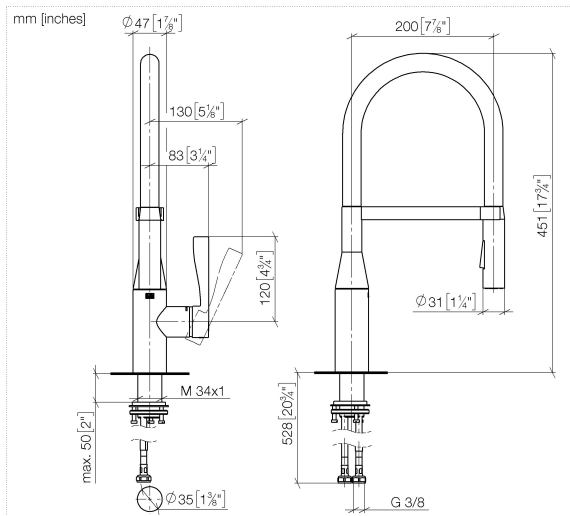

33 865 895

- 200mm projection
- Flexible silicone hose with large operating range of up to 350 mm
- pivotable spout 360°
- Optional swivel limiter available with swivel limiter set 12 821 970 90
- This product can help a building meet the requirements of Green Building Rating Systems, e.g. LEED®, BREEAM®, DGNB
- air-enriched flow and spray flow
- height of mixer 451 mm
- height up to aerator 119 mm
- hole diameter 35 mm
- sprayface with anti-scaling system
- max. flow 9.5 l/min at 3 bar flow pressure
- lead-free

**Recommended miscellaneous**

**Swivel limitation set -** 12 821 970 90

**Recommended miscellaneous**

**Dispenser without rosette -  
Brushed Champagne (22kt Gold)** 82 424 970-46

**Recommended miscellaneous**

**Strainer waste with control handle  
- Brushed Champagne (22kt Gold)** 10 712 970-46

33 865 895

**Flow rate chart**

33 865 895

**Spare parts list**

No.	Item Number	Name	Quantity used	Delivery time
1	90 30 02 100 00-46	hose	1	30
2	09 31 11 040 90	pin	1	2
3	09 31 11 209 90	pin	1	2
4	90 17 20 045 00-46	holder	1	30
5	04 12 11 150 00 90	shower	1	2
6	90 28 10 161 00 90	set	1	2
7	90 15 05 064 05 90	cartridge	1	2
8	09 14 10 190 90	seal	1	2
9	09 28 30 030-46	cover	1	60
10	09 20 89 020-46	handle	1	30
11	90 31 11 063 00 90	pin	1	2
12	90 31 20 087 00-46	plug	1	30
13	04 30 11 040 00 90	fixing set	1	2
14	04 30 04 101 00 90	hose	2	2