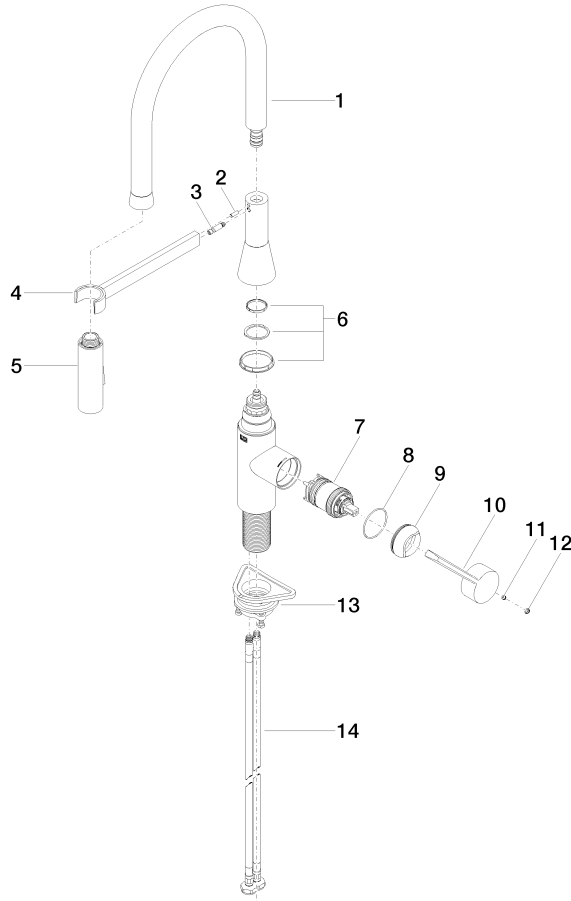

33 865 895

- 200mm projection
- Flexible silicone hose with large operating range of up to 350 mm
- pivotable spout 360°
- Optional swivel limiter available with swivel limiter set 12 821 970 90
- This product can help a building meet the requirements of Green Building Rating Systems, e.g. LEED®, BREEAM®, DGNB
- air-enriched flow and spray flow
- height of mixer 451 mm
- height up to aerator 119 mm
- hole diameter 35 mm
- sprayface with anti-scaling system
- max. flow 9.5 l/min at 3 bar flow pressure
- lead-free

**Recommended miscellaneous**

**Swivel limitation set -** 12 821 970 90

**Recommended miscellaneous**

**Dispenser without rosette -  
Brushed Champagne (22kt Gold)** 82 424 970-46

**Recommended miscellaneous**

**Strainer waste with control handle  
- Brushed Champagne (22kt Gold)** 10 712 970-46

33 865 895

**Flow rate chart**

33 865 895

**Spare parts list**

No.	Item Number	Name	Quantity used	Delivery time
1	90 30 02 100 00-46	hose	1	30
2	09 31 11 040 90	pin	1	2
3	09 31 11 209 90	pin	1	2
4	90 17 20 045 00-46	holder	1	30
5	04 12 11 150 00 90	shower	1	2
6	90 28 10 161 00 90	set	1	2
7	90 15 05 064 05 90	cartridge	1	2
8	09 14 10 190 90	seal	1	2
9	09 28 30 030-46	cover	1	60
10	09 20 89 020-46	handle	1	30
11	90 31 11 063 00 90	pin	1	2
12	90 31 20 087 00-46	plug	1	30
13	04 30 11 040 00 90	fixing set	1	2
14	04 30 04 101 00 90	hose	2	2