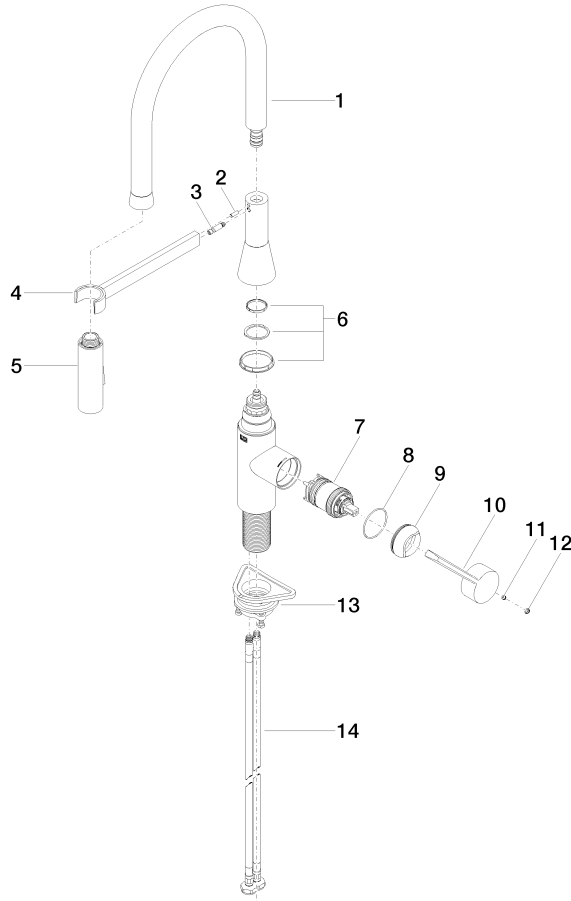

33 865 895

- 200mm projection
- Flexible silicone hose with large operating range of up to 350 mm
- pivotable spout 360°
- Optional swivel limiter available with swivel limiter set 12 821 970 90
- This product can help a building meet the requirements of Green Building Rating Systems, e.g. LEED®, BREEAM®, DGNB
- air-enriched flow and spray flow
- height of mixer 451 mm
- height up to aerator 119 mm
- hole diameter 35 mm
- sprayface with anti-scaling system
- max. flow 9.5 l/min at 3 bar flow pressure
- lead-free

**Recommended miscellaneous**

**Swivel limitation set -** 12 821 970 90

**Recommended miscellaneous**

**Dispenser without rosette - Champagne (22kt Gold)** 82 424 970-47

**Recommended miscellaneous**

**Strainer waste with control handle - Champagne (22kt Gold)** 10 712 970-47

33 865 895

**Flow rate chart**

33 865 895

### Spare parts list

No.	Item Number	Name	Quantity used	Delivery time
1	90 30 02 100 00-47	hose	1	30
2	09 31 11 040 90	pin	1	2
3	09 31 11 209 90	pin	1	2
4	90 17 20 045 00-47	holder	1	30
5	04 12 11 150 00 90	shower	1	2
6	90 28 10 161 00 90	set	1	2
7	90 15 05 064 05 90	cartridge	1	2
8	09 14 10 190 90	seal	1	2
9	09 28 30 030-47	cover	1	60
10	09 20 89 020-47	handle	1	30
11	90 31 11 063 00 90	pin	1	2
12	90 31 20 087 00-47	plug	1	30
13	04 30 11 040 00 90	fixing set	1	2
14	04 30 04 101 00 90	hose	2	2