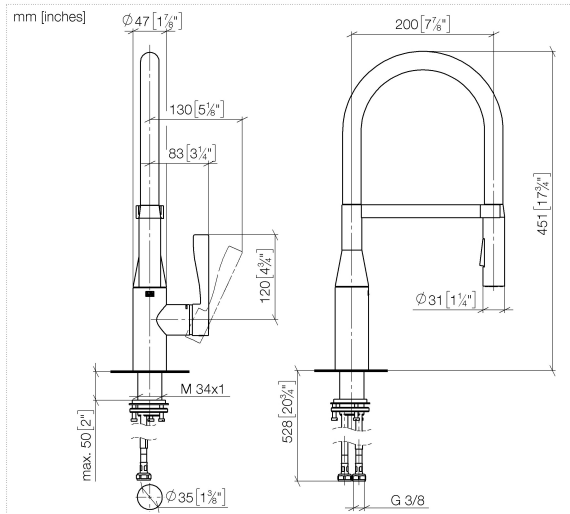

33 865 895

Flow rate chart