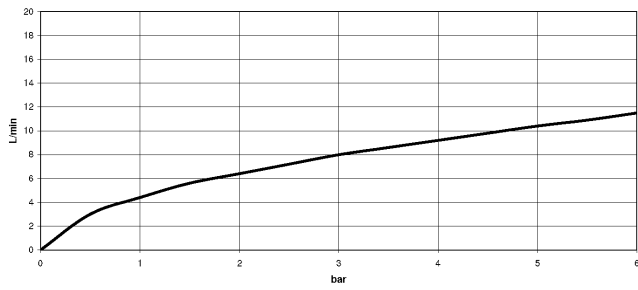

33 865 895

- 200mm projection
- Flexible silicone hose with large operating range of up to 350 mm
- pivotable spout 360°
- Optional swivel limiter available with swivel limiter set 12 821 970 90
- This product can help a building meet the requirements of Green Building Rating Systems, e.g. LEED®, BREEAM®, DGNB
- air-enriched flow and spray flow
- height of mixer 451 mm
- height up to aerator 119 mm
- hole diameter 35 mm
- sprayface with anti-scaling system
- max. flow 9.5 l/min at 3 bar flow pressure
- lead-free

33 865 895

**Flow rate chart**

33 865 895