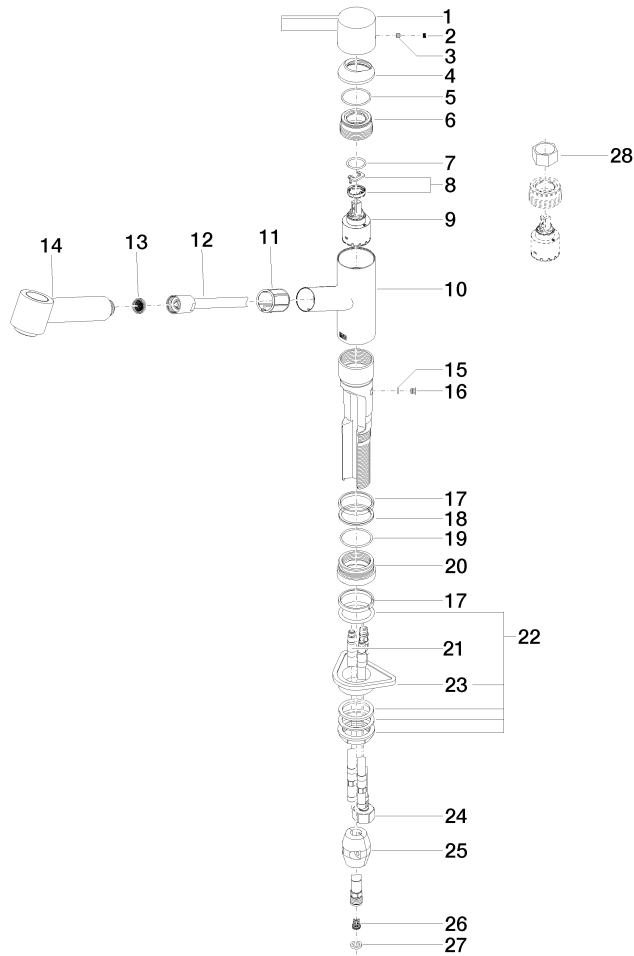

ENO Single-lever mixer Pull-out with spray function - Brushed Durabron (23kt Gold)

ENO

33 870 760

- 225mm projection
- pivotable spout 130°
- air-enriched flow and spray flow
- height of mixer 167 mm
- height up to aerator 137 mm
- hole diameter 35 mm
- fabric braided hose 1500 mm
- max. flow 8.3 l/min at 3 bar flow pressure
- lead-free
- This product can help a building meet the requirements of Green Building Rating Systems, e.g. LEED®, BREEAM®, DGNB

Recommended miscellaneous

Strainer waste with control handle - Brushed Durabron (23kt Gold) 10 712 970-28

Recommended miscellaneous

Dispenser without rosette - Brushed Durabron (23kt Gold) 82 424 970-28

33 870 760
mm [inches]

Flow rate chart

Certificates

ETA_20612.

LGA_19873.

GDV_0400277.

Belgaqua_22_277_2
7_3.

ENO Single-lever mixer Pull-out with spray function - Brushed Durabronz (23kt Gold)

ENO

33 870 760

Parts for other finishes can be found here: [Chrome](#)

ENO Single-lever mixer Pull-out with spray function - Brushed Durabron (23kt Gold)

ENO

33 870 760

Spare parts list

No.	Item Number	Name	Quantity used	Delivery time
1	09 20 76 001-28	handle	1	20
2	90 31 20 109 00 90	plug	1	2
3	90 31 11 030 00 90	pin	1	2
4	09 28 30 012-28	cover	1	20
5	09 14 10 102 90	seal	1	2
6	09 24 04 270 90	nut	1	2
7	09 14 10 031 90	seal	1	2
8	90 28 10 148 00 90	accessories	1	2
9	90 15 05 064 00 90	cartridge	1	2
10	09 19 76 001-28	sleeve	1	20
11	09 18 40 099 90	sleeve	1	2
12	90 30 02 062 00-28	hose	1	20
13	09 23 01 039 90	sieve	1	2
14	90 12 11 098 00-28	shower	1	20
15	09 14 10 001 90	seal	1	2
16	09 30 30 113 20 90	screw	1	2
17	09 14 15 029 90	ring	2	2
18	09 28 10 144 90	ring	1	2
19	09 14 10 034 90	seal	1	2
20	09 27 76 001-28	rosette	1	20
21	04 30 04 018 00 90	hose	2	60
22	04 23 10 044 02 90	fixing set	1	2
23	09 18 40 090 90	sleeve	1	2
24	04 30 04 029 00 90	hose	1	2
25	04 21 50 005 00 90	accessories	1	2
26	09 23 01 131 90	back-flow preventer	1	2
27	90 14 20 019 00 90	seal	1	2
28	90 30 09 031 00 90	key	1	2