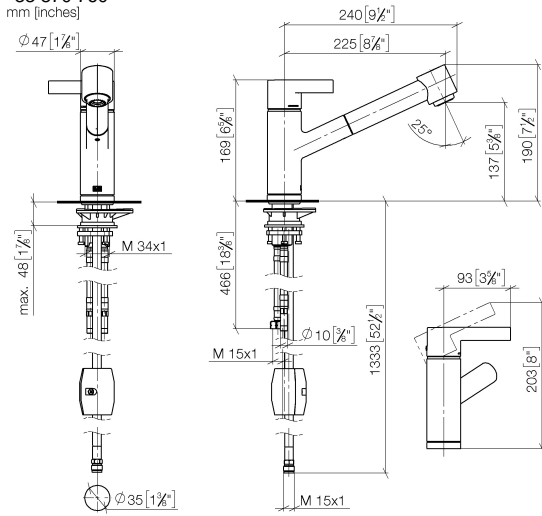

ENO Single-lever mixer Pull-out with spray function - Brushed Durabron (23kt Gold)

ENO

33 870 760

- 225mm projection
- pivotable spout 130°
- air-enriched flow and spray flow
- height of mixer 167 mm
- height up to aerator 137 mm
- hole diameter 35 mm
- fabric braided hose 1500 mm
- max. flow 8.3 l/min at 3 bar flow pressure
- lead-free
- This product can help a building meet the requirements of Green Building Rating Systems, e.g. LEED®, BREEAM®, DGNB

Recommended miscellaneous

Strainer waste with control handle - Brushed Durabron (23kt Gold) 10 712 970-28

Recommended miscellaneous

Dispenser without rosette - Brushed Durabron (23kt Gold) 82 424 970-28

33 870 760
mm [inches]

Flow rate chart

Certificates

ETA_20612.

LGA_19873.

GDV_0400277.

Belgaqua_22_277_2
7_3.

ENO Single-lever mixer Pull-out with spray function - Brushed Durabronz (23kt Gold)

ENO

33 870 760

Parts for other finishes can be found here: [Chrome](#)

ENO Single-lever mixer Pull-out with spray function - Brushed Durabron (23kt Gold)

ENO

33 870 760

Spare parts list

No.	Item Number	Name	Quantity used	Delivery time
1	09 20 76 001-28	handle	1	20
2	90 31 20 109 00 90	plug	1	2
3	90 31 11 030 00 90	pin	1	2
4	09 28 30 012-28	cover	1	20
5	09 14 10 102 90	seal	1	2
6	09 24 04 270 90	nut	1	2
7	09 14 10 031 90	seal	1	2
8	90 28 10 148 00 90	accessories	1	2
9	90 15 05 064 00 90	cartridge	1	2
10	09 19 76 001-28	sleeve	1	20
11	09 18 40 099 90	sleeve	1	2
12	90 30 02 062 00-28	hose	1	20
13	09 23 01 039 90	sieve	1	2
14	90 12 11 098 00-28	shower	1	20
15	09 14 10 001 90	seal	1	2
16	09 30 30 113 20 90	screw	1	2
17	09 14 15 029 90	ring	2	2
18	09 28 10 144 90	ring	1	2
19	09 14 10 034 90	seal	1	2
20	09 27 76 001-28	rosette	1	20
21	04 30 04 018 00 90	hose	2	60
22	04 23 10 044 02 90	fixing set	1	2
23	09 18 40 090 90	sleeve	1	2
24	04 30 04 029 00 90	hose	1	2
25	04 21 50 005 00 90	accessories	1	2
26	09 23 01 131 90	back-flow preventer	1	2
27	90 14 20 019 00 90	seal	1	2
28	90 30 09 031 00 90	key	1	2