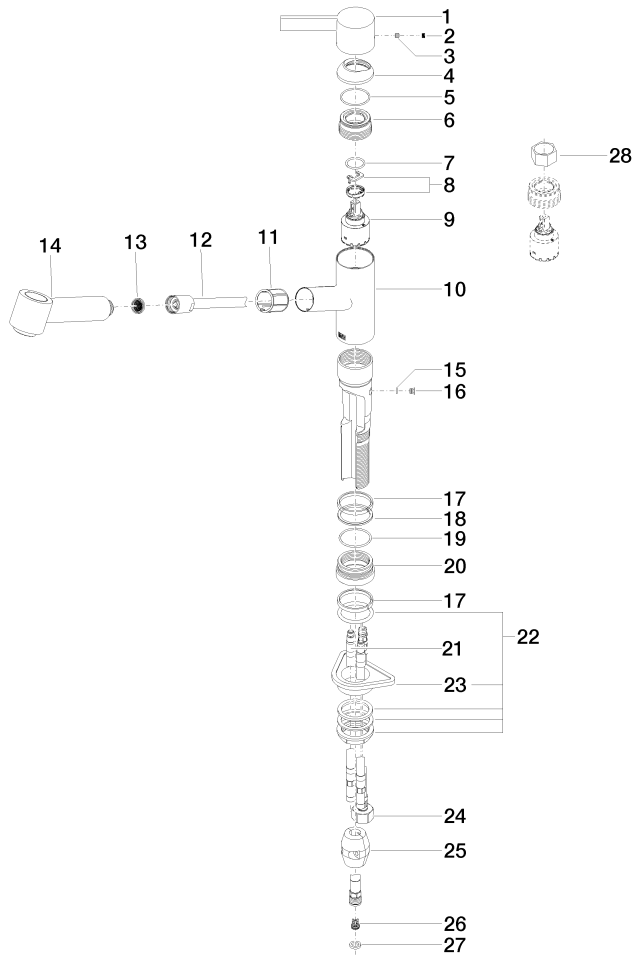

33 870 760

- 225mm projection
- pivotable spout 130°
- air-enriched flow and spray flow
- height of mixer 167 mm
- height up to aerator 137 mm
- hole diameter 35 mm
- fabric braided hose 1500 mm
- max. flow 8.3 l/min at 3 bar flow pressure
- lead-free
- This product can help a building meet the requirements of Green Building Rating Systems, e.g. LEED®, BREEAM®, DGNB

Flow rate chart

Certificates

ETA_20612.

LGA_19873.

GDV_0400277.

Belgaqua_22_277_2
7_3.

33 870 760

Parts for other finishes can be found here: [Chrome](#)

33 870 760

Spare parts list

No.	Item Number	Name	Quantity used	Delivery time
1	09 20 76 001-99	handle	1	30
2	90 31 20 109 00 90	plug	1	2
3	90 31 11 030 00 90	pin	1	2
4	09 28 30 012-99	cover	1	30
5	09 14 10 102 90	seal	1	2
6	09 24 04 270 90	nut	1	2
7	09 14 10 031 90	seal	1	2
8	90 28 10 148 00 90	accessories	1	2
9	90 15 05 064 00 90	cartridge	1	2
10	09 19 76 001-99	sleeve	1	30
11	09 18 40 099 90	sleeve	1	2
12	90 30 02 062 00-99	hose	1	30
13	09 23 01 039 90	sieve	1	2
14	90 12 11 098 00-99	shower	1	30
15	09 14 10 001 90	seal	1	2
16	09 30 30 113 20 90	screw	1	2
17	09 14 15 029 90	ring	2	2
18	09 28 10 144 90	ring	1	2
19	09 14 10 034 90	seal	1	2
20	09 27 76 001-99	rosette	1	30
21	04 30 04 018 00 90	hose	2	60
22	04 23 10 044 02 90	fixing set	1	2
23	09 18 40 090 90	sleeve	1	2
24	04 30 04 029 00 90	hose	1	2
25	04 21 50 005 00 90	accessories	1	2
26	09 23 01 131 90	back-flow preventer	1	2
27	90 14 20 019 00 90	seal	1	2
28	90 30 09 031 00 90	key	1	2