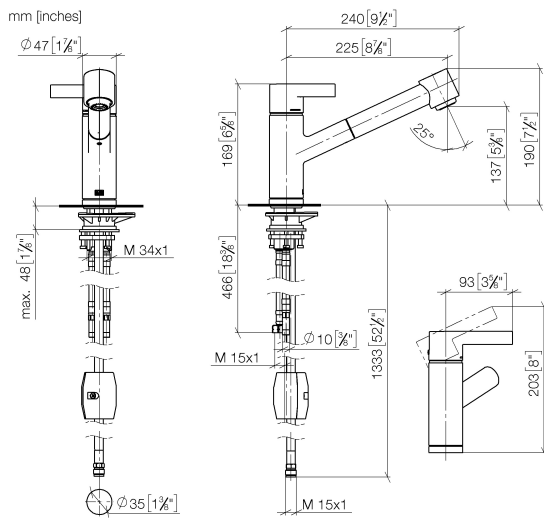

33 870 760

- 225mm projection
- pivotable spout 130°
- air-enriched flow and spray flow
- height of mixer 167 mm
- height up to aerator 137 mm
- hole diameter 35 mm
- fabric braided hose 1500 mm
- max. flow 8.3 l/min at 3 bar flow pressure
- lead-free
- This product can help a building meet the requirements of Green Building Rating Systems, e.g. LEED®, BREEAM®, DGNB

Flow rate chart

Certificates

ETA_20612.

LGA_19873.

GDV_0400277.

Belgaqua_22_277_2
7_3.

33 870 760

Parts for other finishes can be found here: [Chrome](#)

33 870 760

Spare parts list

No.	Item Number	Name	Quantity used	Delivery time
1	09 20 76 001-99	handle	1	30
2	90 31 20 109 00 90	plug	1	2
3	90 31 11 030 00 90	pin	1	2
4	09 28 30 012-99	cover	1	30
5	09 14 10 102 90	seal	1	2
6	09 24 04 270 90	nut	1	2
7	09 14 10 031 90	seal	1	2
8	90 28 10 148 00 90	accessories	1	2
9	90 15 05 064 00 90	cartridge	1	2
10	09 19 76 001-99	sleeve	1	30
11	09 18 40 099 90	sleeve	1	2
12	90 30 02 062 00-99	hose	1	30
13	09 23 01 039 90	sieve	1	2
14	90 12 11 098 00-99	shower	1	30
15	09 14 10 001 90	seal	1	2
16	09 30 30 113 20 90	screw	1	2
17	09 14 15 029 90	ring	2	2
18	09 28 10 144 90	ring	1	2
19	09 14 10 034 90	seal	1	2
20	09 27 76 001-99	rosette	1	30
21	04 30 04 018 00 90	hose	2	60
22	04 23 10 044 02 90	fixing set	1	2
23	09 18 40 090 90	sleeve	1	2
24	04 30 04 029 00 90	hose	1	2
25	04 21 50 005 00 90	accessories	1	2
26	09 23 01 131 90	back-flow preventer	1	2
27	90 14 20 019 00 90	seal	1	2
28	90 30 09 031 00 90	key	1	2