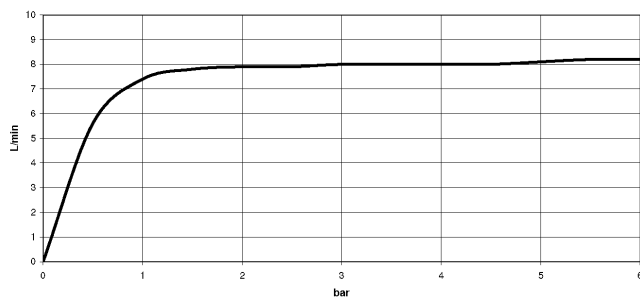

ELIO Single-lever mixer Pull-out with spray function - Brushed Durabron (23kt Gold)

ELIO

33 870 790

- 235mm projection
 - pivotable spout 360°
 - air-enriched flow and spray flow
 - height of mixer 342 mm
 - height up to aerator 292 mm
 - hole diameter 35 mm
 - fabric braided hose 1500 mm
 - max. flow 8 l/min at 3 bar flow pressure
 - lead-free
 - This product can help a building meet the requirements of Green Building Rating Systems, e.g. LEED®, BREEAM®, DGNB
- Intrinsic protection against back flow.

mm [inches]

Flow rate chart

Certificates

LGA_18252.

Belgaqua_21-379-
27_3.

GDV_0400277.

33 870 790
Parts for other finishes can be found here: [Chrome](#)

Spare parts list