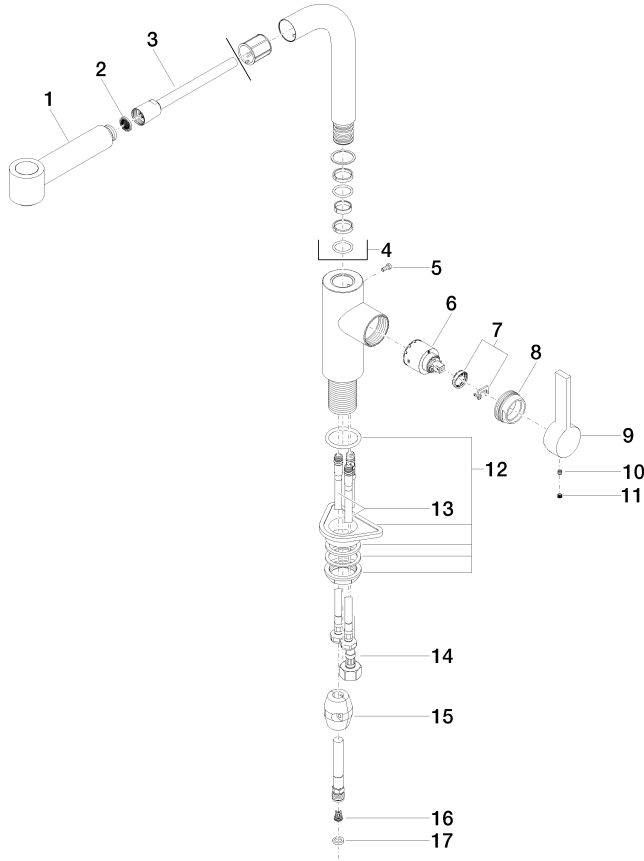

ELIO Single-lever mixer Pull-out with spray function - Brushed Durabron (23kt Gold)

ELIO

33 870 790

- 235mm projection
 - pivotable spout 360°
 - air-enriched flow and spray flow
 - height of mixer 342 mm
 - height up to aerator 292 mm
 - hole diameter 35 mm
 - fabric braided hose 1500 mm
 - max. flow 8 l/min at 3 bar flow pressure
 - lead-free
 - This product can help a building meet the requirements of Green Building Rating Systems, e.g. LEED®, BREEAM®, DGNB
- Intrinsic protection against back flow.

mm [inches]

Flow rate chart

Certificates

LGA_18252.

Belgaqua_21-379-
27_3.

GDV_0400277.

33 870 790
Parts for other finishes can be found here: [Chrome](#)

Spare parts list

No.	Item Number	Name	Quantity used	Delivery time
1	90 12 11 098 00-28	shower	1	20
2	09 23 01 039 90	sieve	1	2
3	90 30 02 062 00-28	hose	1	20
4	90 28 22 186 00-28	spout	1	20
5	09 30 30 054 90	screw	1	2
6	90 15 05 061 00 90	cartridge	1	60
7	90 28 10 148 00 90	accessories	1	2
8	09 24 04 141-28	nut	1	20
9	09 20 79 040-28	handle	1	20
10	90 31 11 030 00 90	pin	1	2
11	90 31 20 109 00 90	plug	1	2
12	04 23 10 044 02 90	fixing set	1	2
13	04 30 04 104 00 90	hose	2	2
14	04 30 04 029 00 90	hose	1	2
15	04 21 50 005 00 90	accessories	1	2
16	09 23 01 131 90	back-flow preventer	1	2
17	90 14 20 019 00 90	seal	1	2