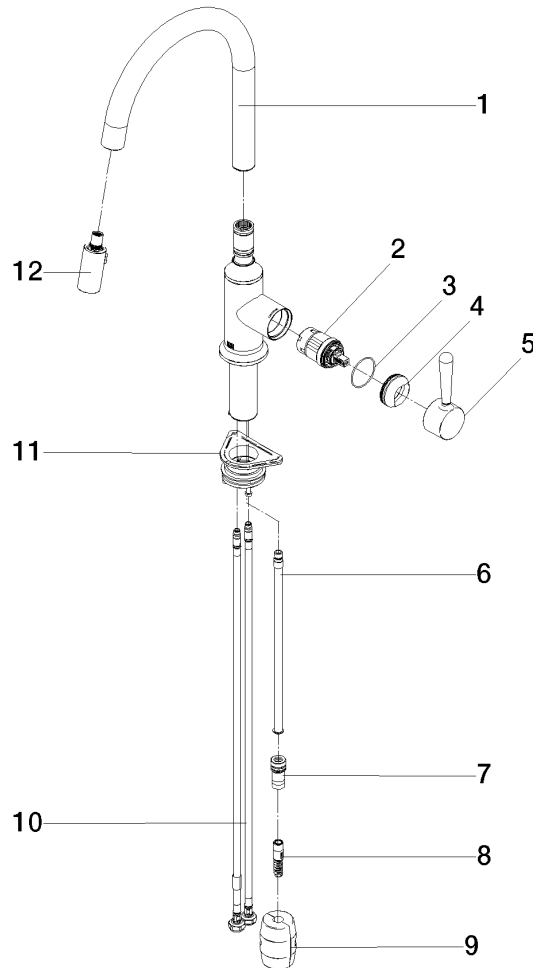

33 870 809

- 240mm projection
- pivotable spout 360°
- Optional swivel limiter available with swivel limiter set 12 823 970 90
- air-enriched flow and spray flow
- 1800 mm metal shower hose
- sprayface with anti-scaling system
- max. flow 8 l/min at 3 bar flow pressure
- lead-free
- This product can help a building meet the requirements of Green Building Rating Systems, e.g. LEED®, BREEAM®, DGNB

Recommended miscellaneous

Swivel limitation set -

12 823 970 90

Recommended miscellaneous

VAIA Dispenser with rosette -  
Brushed Platinum

82 434 809-06

33 870 809

Flow rate chart

Certificates

LGA\_28657.

Belgaqua\_24-005-  
27\_3.

33 870 809

**Spare parts list**

No.	Item Number	Name	Quantity used	Delivery time
1	90 28 22 397 00-06	spout	1	10
2	90 15 05 064 05 90	cartridge	1	2
3	09 14 10 190 90	seal	1	2
4	09 28 30 030-06	cover	1	10
5	90 20 80 052 00-06	handle	1	10
6	04 28 20 067 00 90	pipe	1	2
7	90 24 03 253 00 90	adaptor	1	2
8	04 30 02 120 00-85	hose	1	30
9	04 21 50 010 00 90	accessories	1	2
10	04 30 04 101 00 90	hose	2	2
11	04 30 11 040 00 90	fixing set	1	2
12	90 18 40 317 00-06	shower	1	10