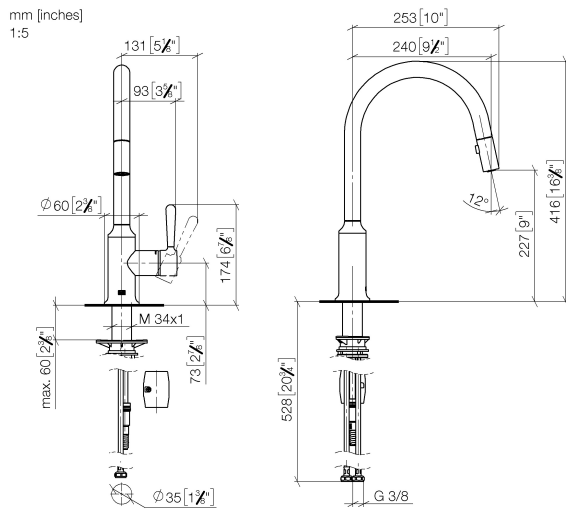

33 870 809

- 240mm projection
- pivotable spout 360°
- Optional swivel limiter available with swivel limiter set 12 823 970 90
- air-enriched flow and spray flow
- 1800 mm metal shower hose
- sprayface with anti-scaling system
- max. flow 8 l/min at 3 bar flow pressure
- lead-free
- This product can help a building meet the requirements of Green Building Rating Systems, e.g. LEED®, BREEAM®, DGNB

Recommended miscellaneous

Swivel limitation set -

12 823 970 90

Recommended miscellaneous

VAIA Dispenser with rosette - Platinum

82 434 809-08

33 870 809

Flow rate chart

Certificates

LGA\_28657.

Belgaqua\_24-005-  
27\_3.

33 870 809

Spare parts list

No.	Item Number	Name	Quantity used	Delivery time
1	90 28 22 397 00-08	spout	1	40
2	90 15 05 064 05 90	cartridge	1	2
3	09 14 10 190 90	seal	1	2
4	09 28 30 030-08	cover	1	40
5	90 20 80 052 00-08	handle	1	40
6	04 28 20 067 00 90	pipe	1	2
7	90 24 03 253 00 90	adaptor	1	2
8	04 30 02 120 00-85	hose	1	30
9	04 21 50 010 00 90	accessories	1	2
10	04 30 04 101 00 90	hose	2	2
11	04 30 11 040 00 90	fixing set	1	2
12	90 18 40 317 00-08	shower	1	40