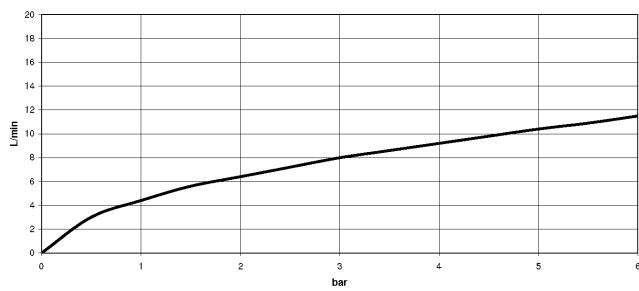

33 870 809

- 240mm projection
- pivotable spout 360°
- Optional swivel limiter available with swivel limiter set 12 823 970 90
- air-enriched flow and spray flow
- 1800 mm metal shower hose
- sprayface with anti-scaling system
- max. flow 8 l/min at 3 bar flow pressure
- lead-free
- This product can help a building meet the requirements of Green Building Rating Systems, e.g. LEED®, BREEAM®, DGNB

Recommended miscellaneous

Swivel limitation set -

12 823 970 90

Recommended miscellaneous

VAIA Dispenser with rosette - Platinum

82 434 809-08

33 870 809

Flow rate chart