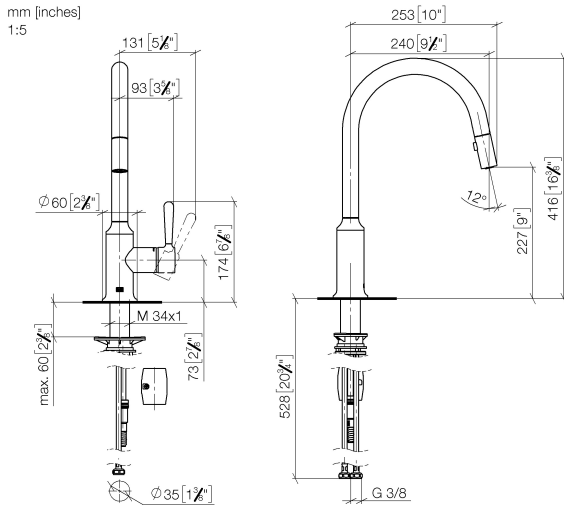

33 870 809

Flow rate chart

Certificates

LGA_28657.

Belgaqua_24-005-
27_3.