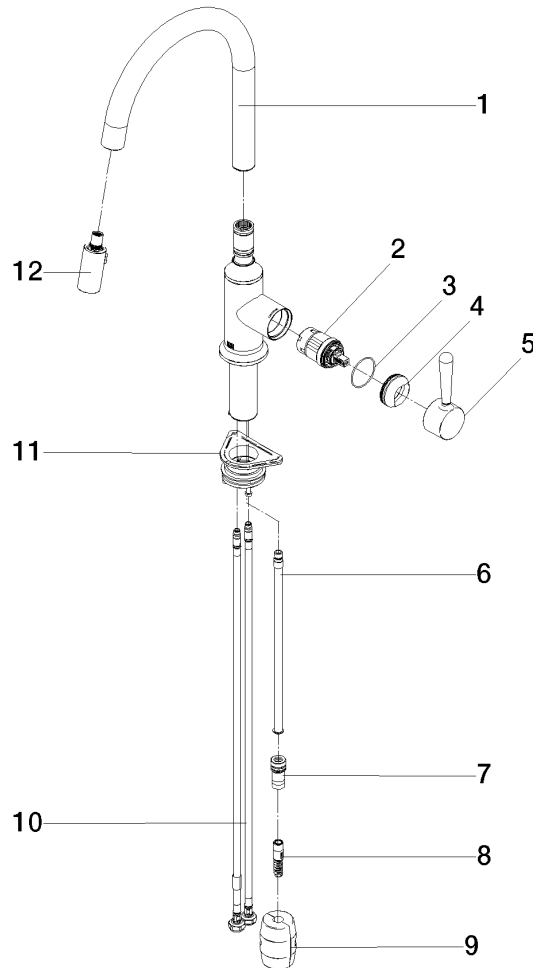

**VAIA Single-lever mixer Pull-down with spray function - Brushed Champagne (22kt Gold)**

VAIA

33 870 809

- 240mm projection
- pivotable spout 360°
- Optional swivel limiter available with swivel limiter set 12 823 970 90
- air-enriched flow and spray flow
- 1800 mm metal shower hose
- sprayface with anti-scaling system
- max. flow 8 l/min at 3 bar flow pressure
- lead-free
- This product can help a building meet the requirements of Green Building Rating Systems, e.g. LEED®, BREEAM®, DGNB

**Recommended miscellaneous**

**Swivel limitation set -**

12 823 970 90

**Recommended miscellaneous**

**VAIA Dispenser with rosette -  
Brushed Champagne (22kt Gold)**

82 434 809-46

33 870 809

mm [inches]

1:5

**Flow rate chart**

**Certificates**

LGA\_28657.

Belgaqua\_24-005-  
27\_3.

33 870 809

Spare parts list

No.	Item Number	Name	Quantity used	Delivery time
1	90 28 22 397 00-46	spout	1	30
2	90 15 05 064 05 90	cartridge	1	2
3	09 14 10 190 90	seal	1	2
4	09 28 30 030-46	cover	1	60
5	90 20 80 052 00-46	handle	1	30
6	04 28 20 067 00 90	pipe	1	2
7	90 24 03 253 00 90	adaptor	1	2
8	04 30 02 120 00-85	hose	1	30
9	04 21 50 010 00 90	accessories	1	2
10	04 30 04 101 00 90	hose	2	2
11	04 30 11 040 00 90	fixing set	1	2
12	90 18 40 317 00-46	shower	1	30