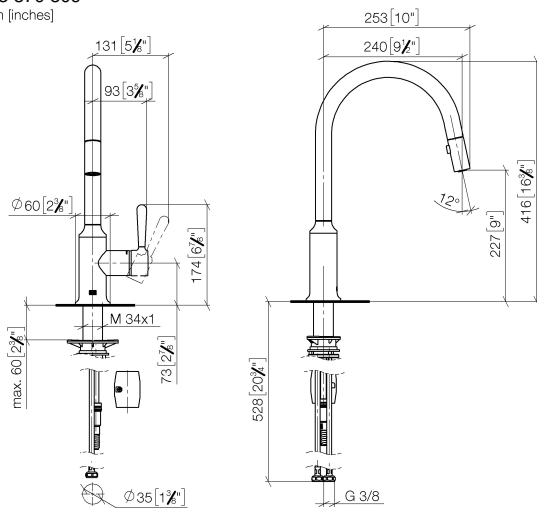

**VAIA Single-lever mixer Pull-down with spray function - Brushed Champagne (22kt Gold)**

VAIA

33 870 809

- 240mm projection
- pivotable spout 360°
- Optional swivel limiter available with swivel limiter set 12 823 970 90
- air-enriched flow and spray flow
- 1800 mm metal shower hose
- sprayface with anti-scaling system
- max. flow 8 l/min at 3 bar flow pressure
- lead-free
- This product can help a building meet the requirements of Green Building Rating Systems, e.g. LEED®, BREEAM®, DGNB

**Recommended miscellaneous**

**Swivel limitation set -**

12 823 970 90

**Recommended miscellaneous**

**VAIA Dispenser with rosette -  
Brushed Champagne (22kt Gold)**

82 434 809-46

33 870 809

mm [inches]

1:5

**Flow rate chart**

**Certificates**

LGA\_28657.

Belgaqua\_24-005-  
27\_3.

33 870 809

Spare parts list

No.	Item Number	Name	Quantity used	Delivery time
1	90 28 22 397 00-46	spout	1	30
2	90 15 05 064 05 90	cartridge	1	2
3	09 14 10 190 90	seal	1	2
4	09 28 30 030-46	cover	1	60
5	90 20 80 052 00-46	handle	1	30
6	04 28 20 067 00 90	pipe	1	2
7	90 24 03 253 00 90	adaptor	1	2
8	04 30 02 120 00-85	hose	1	30
9	04 21 50 010 00 90	accessories	1	2
10	04 30 04 101 00 90	hose	2	2
11	04 30 11 040 00 90	fixing set	1	2
12	90 18 40 317 00-46	shower	1	30