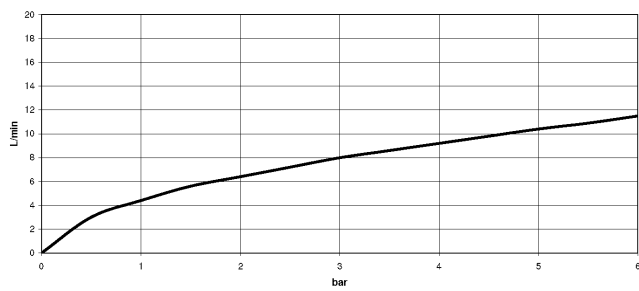

Flow rate chart

Certificates

LGA_28657.

Belgaqua_24-005-
27_3.