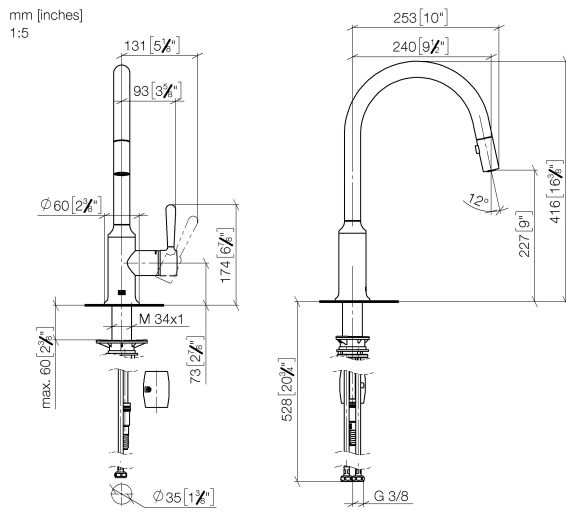

33 870 809

- 240mm projection
- pivotable spout 360°
- Optional swivel limiter available with swivel limiter set 12 823 970 90
- air-enriched flow and spray flow
- 1800 mm metal shower hose
- sprayface with anti-scaling system
- max. flow 8 l/min at 3 bar flow pressure
- lead-free
- This product can help a building meet the requirements of Green Building Rating Systems, e.g. LEED®, BREEAM®, DGNB

Recommended miscellaneous

Swivel limitation set -

12 823 970 90

Recommended miscellaneous

VAIA Dispenser with rosette - Champagne (22kt Gold)

82 434 809-47

33 870 809

Flow rate chart

Certificates

LGA_28657.

Belgaqua_24-005-
27_3.

33 870 809

Spare parts list

No.	Item Number	Name	Quantity used	Delivery time
1	90 28 22 397 00-47	spout	1	30
2	90 15 05 064 05 90	cartridge	1	2
3	09 14 10 190 90	seal	1	2
4	09 28 30 030-47	cover	1	60
5	90 20 80 052 00-47	handle	1	30
6	04 28 20 067 00 90	pipe	1	2
7	90 24 03 253 00 90	adaptor	1	2
8	04 30 02 120 00-85	hose	1	30
9	04 21 50 010 00 90	accessories	1	2
10	04 30 04 101 00 90	hose	2	2
11	04 30 11 040 00 90	fixing set	1	2
12	90 18 40 317 00-47	shower	1	30