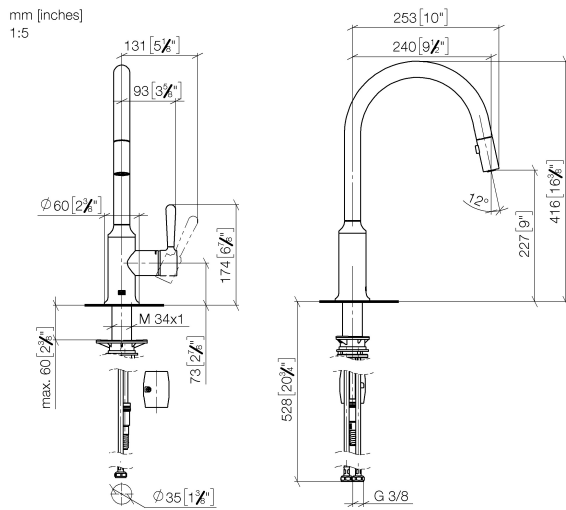

33 870 809

- 240mm projection
- pivotable spout 360°
- Optional swivel limiter available with swivel limiter set 12 823 970 90
- air-enriched flow and spray flow
- 1800 mm metal shower hose
- sprayface with anti-scaling system
- max. flow 8 l/min at 3 bar flow pressure
- lead-free
- This product can help a building meet the requirements of Green Building Rating Systems, e.g. LEED®, BREEAM®, DGNB

Recommended miscellaneous

Swivel limitation set -

12 823 970 90

Recommended miscellaneous

VAIA Dispenser with rosette -
Brushed Chrome

82 434 809-93

33 870 809

Flow rate chart

Certificates

LGA_28657.

Belgaqua_24-005-
27_3.

33 870 809

Spare parts list

No.	Item Number	Name	Quantity used	Delivery time
1	90 28 22 397 00-93	spout	1	20
2	90 15 05 064 05 90	cartridge	1	2
3	09 14 10 190 90	seal	1	2
4	09 28 30 030-93	cover	1	60
5	90 20 80 052 00-93	handle	1	20
6	04 28 20 067 00 90	pipe	1	2
7	90 24 03 253 00 90	adaptor	1	2
8	04 30 02 120 00-85	hose	1	30
9	04 21 50 010 00 90	accessories	1	2
10	04 30 04 101 00 90	hose	2	2
11	04 30 11 040 00 90	fixing set	1	2
12	90 18 40 317 00-93	shower	1	20