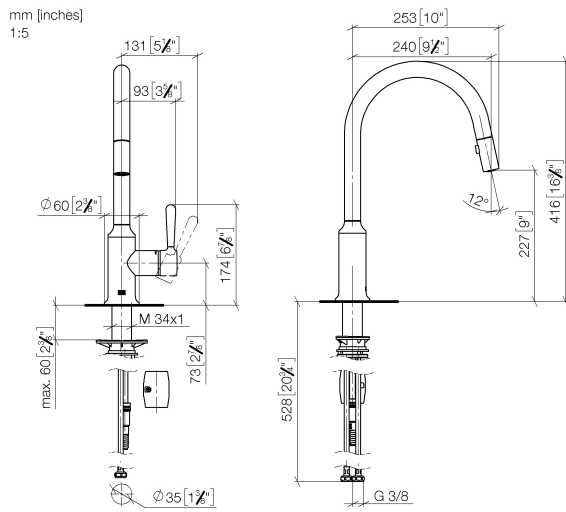

33 870 809

- 240mm projection
- pivotable spout 360°
- Optional swivel limiter available with swivel limiter set 12 823 970 90
- air-enriched flow and spray flow
- 1800 mm metal shower hose
- sprayface with anti-scaling system
- max. flow 8 l/min at 3 bar flow pressure
- lead-free
- This product can help a building meet the requirements of Green Building Rating Systems, e.g. LEED®, BREEAM®, DGNB

Recommended miscellaneous

Swivel limitation set -

12 823 970 90

Recommended miscellaneous

VAIA Dispenser with rosette -  
Brushed Dark Platinum

82 434 809-99

33 870 809

Flow rate chart

Certificates

LGA\_28657.

Belgaqua\_24-005-  
27\_3.

33 870 809

**Spare parts list**

No.	Item Number	Name	Quantity used	Delivery time
1	90 28 22 397 00-99	spout	1	30
2	90 15 05 064 05 90	cartridge	1	2
3	09 14 10 190 90	seal	1	2
4	09 28 30 030-99	cover	1	30
5	90 20 80 052 00-99	handle	1	30
6	04 28 20 067 00 90	pipe	1	2
7	90 24 03 253 00 90	adaptor	1	2
8	04 30 02 120 00-85	hose	1	30
9	04 21 50 010 00 90	accessories	1	2
10	04 30 04 101 00 90	hose	2	2
11	04 30 11 040 00 90	fixing set	1	2
12	90 18 40 317 00-99	shower	1	30