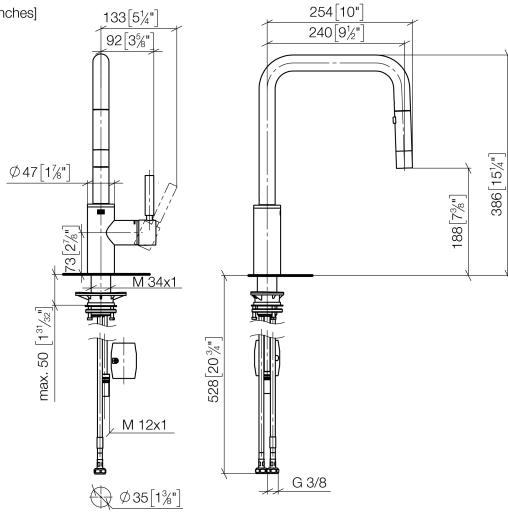

META SQUARE Single-lever mixer Pull-down with spray function - Dark Chrome

META SQUARE

33 870 861

- 240mm projection
- pivotable spout 360°
- Optional swivel limiter available with swivel limiter set 12 823 970 90
- laminar and spray flow
- 1800 mm metal shower hose
- sprayface with anti-scaling system
- max. flow 10.4 l/min at 3 bar flow pressure
- lead-free
- This product can help a building meet the requirements of Green Building Rating Systems, e.g. LEED®, BREEAM®, DGNB

Recommended miscellaneous

	Strainer waste with control handle - Dark Chrome	10 712 970-19
--	---	---------------

33 870 861

mm [inches]

1:5

Flow rate chart

Codes & Standards

DIN 4109

EN 1717

ISO 3822

Ü-Zeichen

META SQUARE Single-lever mixer Pull-down with spray function - Dark
Chrome

META SQUARE

33 870 861

Certificates

Belgaqua_24-005-2 LGA_38