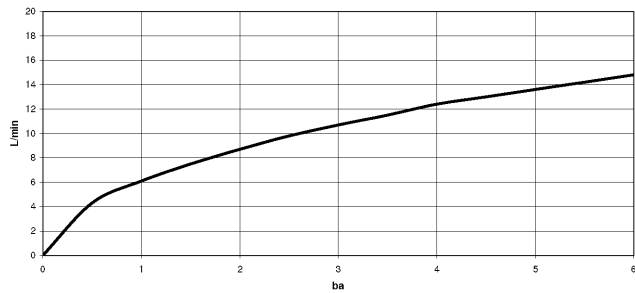

META SQUARE Single-lever mixer Pull-down with spray function - Dark Chrome

META SQUARE

33 870 861

- 240mm projection
- pivotable spout 360°
- Optional swivel limiter available with swivel limiter set 12 823 970 90
- laminar and spray flow
- 1800 mm metal shower hose
- sprayface with anti-scaling system
- max. flow 10.4 l/min at 3 bar flow pressure
- lead-free
- This product can help a building meet the requirements of Green Building Rating Systems, e.g. LEED®, BREEAM®, DGNB

Recommended miscellaneous

	Strainer waste with control handle - Dark Chrome	10 712 970-19
--	---	---------------

33 870 861

mm [inches]

1:5

Flow rate chart

Codes & Standards

DIN 4109