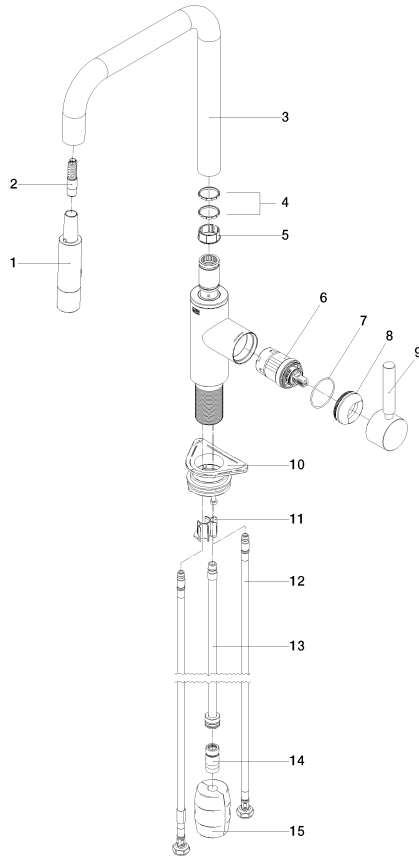

META SQUARE Single-lever mixer Pull-down with spray function - Dark Chrome

META SQUARE

33 870 861

- 240mm projection
- pivotable spout 360°
- Optional swivel limiter available with swivel limiter set 12 823 970 90
- laminar and spray flow
- 1800 mm metal shower hose
- sprayface with anti-scaling system
- max. flow 10.4 l/min at 3 bar flow pressure
- lead-free
- This product can help a building meet the requirements of Green Building Rating Systems, e.g. LEED®, BREEAM®, DGNB

Recommended miscellaneous

	Strainer waste with control handle - Dark Chrome	10 712 970-19
--	---	---------------

33 870 861

mm [inches]

1:5

Flow rate chart

Codes & Standards

DIN 4109

EN 1717

ISO 3822

Ü-Zeichen

META SQUARE Single-lever mixer Pull-down with spray function - Dark
Chrome

META SQUARE

33 870 861

Certificates

Belgaqua_24-005-2 LGA_38

META SQUARE Single-lever mixer Pull-down with spray function - Dark Chrome

META SQUARE

33 870 861

Product version from 2/1/2023

META SQUARE Single-lever mixer Pull-down with spray function - Dark Chrome

META SQUARE