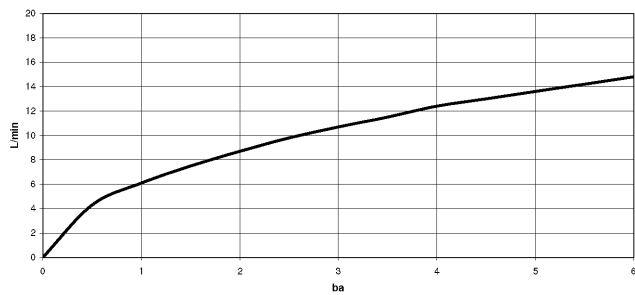

META SQUARE Single-lever mixer Pull-down with spray function - Brushed Dark Platinum

META SQUARE

33 870 861

- 240mm projection
- pivotable spout 360°
- Optional swivel limiter available with swivel limiter set 12 823 970 90
- laminar and spray flow
- 1800 mm metal shower hose
- sprayface with anti-scaling system
- max. flow 10.4 l/min at 3 bar flow pressure
- lead-free
- This product can help a building meet the requirements of Green Building Rating Systems, e.g. LEED®, BREEAM®, DGNB

Recommended miscellaneous

	Strainer waste with control handle - Brushed Dark Platinum	10 712 970-99
---	---	---------------

33 870 861

mm [inches]

1:5

Flow rate chart

Codes & Standards

DIN 4109