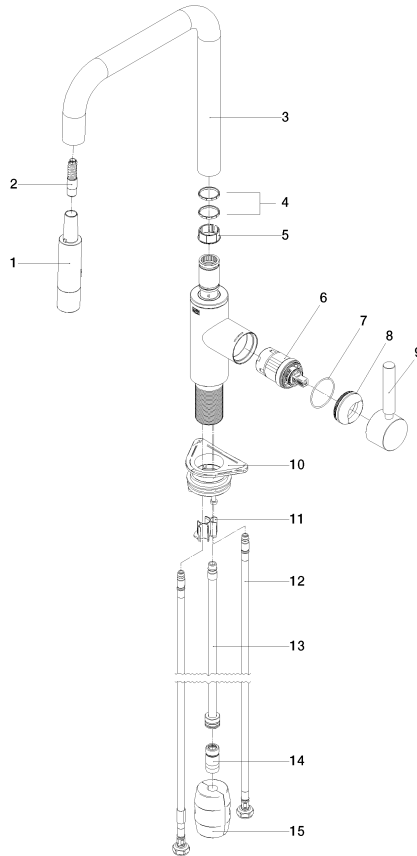

META SQUARE Single-lever mixer Pull-down with spray function - Brushed Dark Platinum

META SQUARE

33 870 861

- 240mm projection
- pivotable spout 360°
- Optional swivel limiter available with swivel limiter set 12 823 970 90
- laminar and spray flow
- 1800 mm metal shower hose
- sprayface with anti-scaling system
- max. flow 10.4 l/min at 3 bar flow pressure
- lead-free
- This product can help a building meet the requirements of Green Building Rating Systems, e.g. LEED®, BREEAM®, DGNB

Recommended miscellaneous

	Strainer waste with control handle - Brushed Dark Platinum	10 712 970-99
---	---	---------------

33 870 861

mm [inches]

1:5

Flow rate chart

Codes & Standards

DIN 4109

EN 1717

ISO 3822

Ü-Zeichen

**META SQUARE Single-lever mixer Pull-down with spray function - Brushed
Dark Platinum**

META SQUARE

33 870 861

Certificates

Belgaqua_24-005-2 LGA_38

33 870 861

Product version from 2/1/2023

META SQUARE Single-lever mixer Pull-down with spray function - Brushed
Dark Platinum

META SQUARE

33 870 861

Spare parts list

Product version from 2/1/2023

No.	Item Number	Name	Quantity used	Delivery time
	90 12 11 148 00-99	shower	17	30