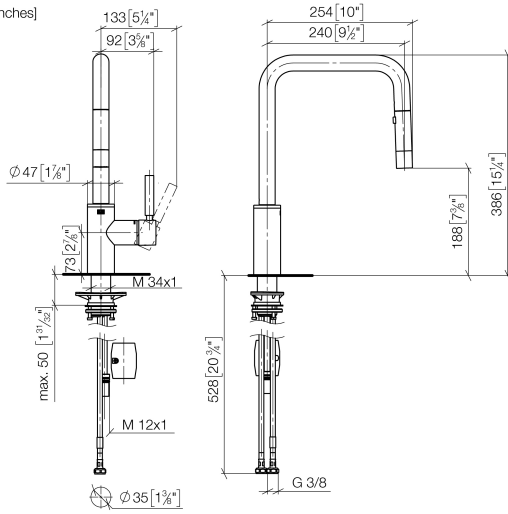

META SQUARE Single-lever mixer Pull-down with spray function - Brushed Dark Platinum

META SQUARE

33 870 861

- 240mm projection
- pivotable spout 360°
- Optional swivel limiter available with swivel limiter set 12 823 970 90
- laminar and spray flow
- 1800 mm metal shower hose
- sprayface with anti-scaling system
- max. flow 10.4 l/min at 3 bar flow pressure
- lead-free
- This product can help a building meet the requirements of Green Building Rating Systems, e.g. LEED®, BREEAM®, DGNB

Recommended miscellaneous

	Strainer waste with control handle - Brushed Dark Platinum	10 712 970-99
---	---	---------------

33 870 861

mm [inches]

1:5

Flow rate chart

Codes & Standards

DIN 4109

EN 1717

ISO 3822

Ü-Zeichen

**META SQUARE Single-lever mixer Pull-down with spray function - Brushed
Dark Platinum**

META SQUARE

33 870 861

Certificates

Belgaqua_24-005-2 LGA_38

33 870 861

Product version from 2/1/2023

META SQUARE Single-lever mixer Pull-down with spray function - Brushed
Dark Platinum

META SQUARE

33 870 861

Spare parts list

Product version from 2/1/2023

No.	Item Number	Name	Quantity used	Delivery time
	90 12 11 148 00-99	shower	17	30