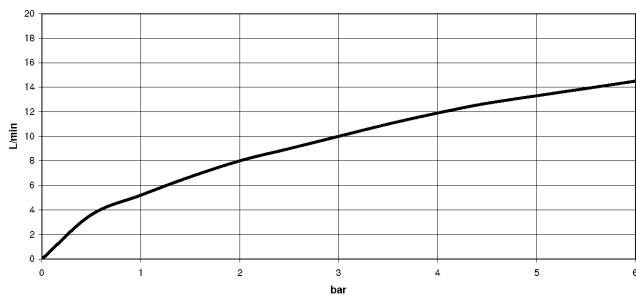

33 870 875 Product version from 2/26/2015

- 240mm projection
- pivotable spout 360°
- Optional swivel limiter available with swivel limiter set 12 823 970 90
- laminar and spray flow
- height of mixer 500 mm
- height up to laminar flow regulator 240 mm
- hole diameter 35 mm
- 1800 mm metal shower hose
- sprayface with anti-scaling system
- max. flow 10.4 l/min at 3 bar flow pressure
- lead-free
- Flow modes can be changed while the water is running
- This product can help a building meet the requirements of Green Building Rating Systems, e.g. LEED®, BREEAM®, DGNB

Recommended miscellaneous

	Strainer waste with control handle - Chrome	10 712 970-00
---	--	---------------

33 870 875 Product version from 2/26/2015

mm [inches]

Flow rate chart

Codes & Standards

DIN 4109

EN 1717