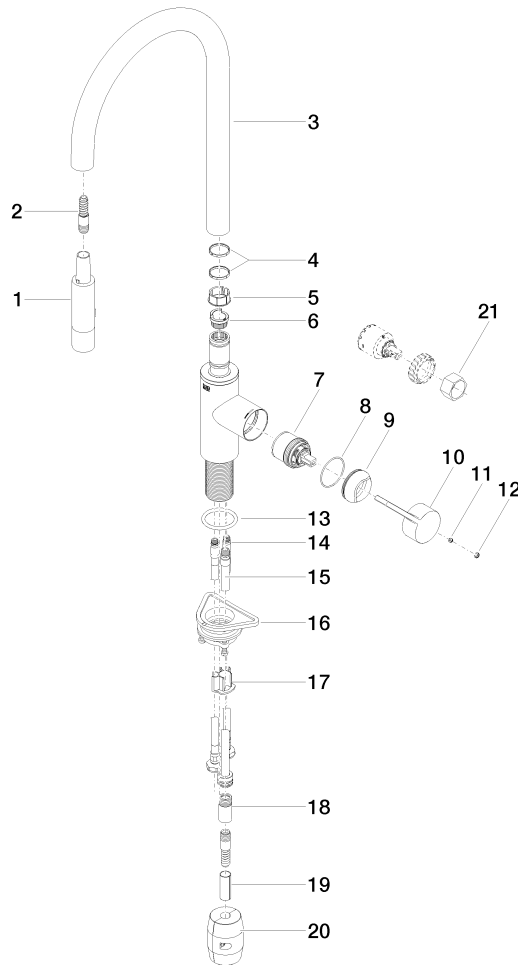

33 870 875 Product version from 2/26/2015

- 240mm projection
- pivotable spout 360°
- Optional swivel limiter available with swivel limiter set 12 823 970 90
- laminar and spray flow
- height of mixer 500 mm
- height up to laminar flow regulator 240 mm
- hole diameter 35 mm
- 1800 mm metal shower hose
- sprayface with anti-scaling system
- max. flow 10.4 l/min at 3 bar flow pressure
- lead-free
- Flow modes can be changed while the water is running
- This product can help a building meet the requirements of Green Building Rating Systems, e.g. LEED®, BREEAM®, DGNB

Recommended miscellaneous

	Strainer waste with control handle - Chrome	10 712 970-00
---	--	---------------

33 870 875 Product version from 2/26/2015

mm [inches]

Flow rate chart

Codes & Standards

DIN 4109

EN 1717

Executive Order
no. 1007

ISO 3822

Ü-Zeichen

TARA ULTRA Single-lever mixer Pull-down with spray function - Chrome

TARA ULTRA

33 870 875 Product version from 2/26/2015

Certificates and sustainability

Belgaqua_21-027-2 LGA_28

GDV_0400

33 870 875 Product version from 2/26/2015

Spare parts list

No.	Item Number	Name	Quantity used	Delivery time
	6 09 30 11 203 90	ring	1.00	2
	20 04 21 50 010 00 90	accessories	1.00	2
	2 04 30 02 120 00-00	hose	1.00	10
	8 09 14 10 190 90	seal	1.00	2
	15 04 28 20 067 00 90	pipe	1.00	2
	3 90 28 22 304 00-00	spout	1.00	10
	13 09 14 10 036 90	seal	1.00	2
	5 09 18 40 186 90	sleeve	1.00	2
	12 90 31 20 087 00-00	plug	1.00	10
	17 09 20 93 056 90	insert	1.00	2
	16 04 30 11 040 00 90	fixing set	1.00	2
	14 04 30 04 101 00 90	hose	2.00	2
	9 09 28 30 030-00	cover	1.00	10
	19 09 30 03 038 90	hose	1.00	2
	4 09 28 10 160 90	ring	2.00	2
	18 90 24 03 253 00 90	adaptor	1.00	2
	10 09 20 87 020-00	handle	1.00	10
	11 90 31 11 063 00 90	pin	1.00	2
	21 90 30 09 031 00 90	key	1.00	2
	1 90 12 11 148 00-00	shower	1.00	60
	7 90 15 05 064 05 90	cartridge	1.00	2