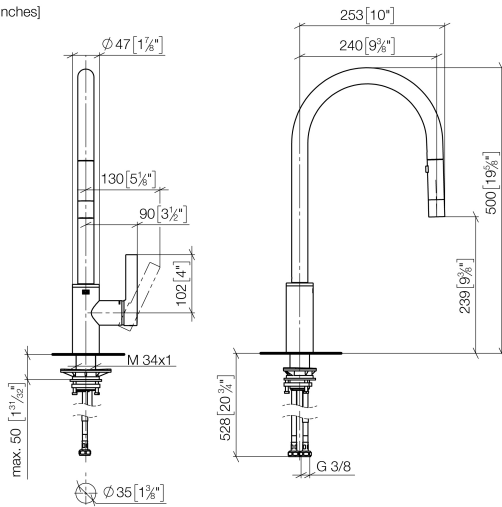

33 870 875 Product version from 2/26/2015

- 240mm projection
- pivotable spout 360°
- Optional swivel limiter available with swivel limiter set 12 823 970 90
- laminar and spray flow
- height of mixer 500 mm
- height up to laminar flow regulator 240 mm
- hole diameter 35 mm
- 1800 mm metal shower hose
- sprayface with anti-scaling system
- max. flow 10.4 l/min at 3 bar flow pressure
- lead-free
- Flow modes can be changed while the water is running
- This product can help a building meet the requirements of Green Building Rating Systems, e.g. LEED®, BREEAM®, DGNB

Recommended miscellaneous

	Swivel limitation set -	12 823 970 90
---	--------------------------------	---------------

Recommended miscellaneous

	Dispenser without rosette - Chrome	82 424 970-00
---	---	---------------

Recommended miscellaneous

	Strainer waste with control handle - Chrome	10 712 970-00
---	--	---------------

33 870 875 Product version from 2/26/2015

mm [inches]

Flow rate chart

Codes & Standards

DIN 4109

EN 1717

GDV_0400

33 870 875 Product version from 2/26/2015

Spare parts list

No.	Item Number	Name	Quantity used	Delivery time
	6 09 30 11 203 90	ring	1.00	2
	20 04 21 50 010 00 90	accessories	1.00	2
	2 04 30 02 120 00-00	hose	1.00	10
	8 09 14 10 190 90	seal	1.00	2
	15 04 28 20 067 00 90	pipe	1.00	2
	3 90 28 22 304 00-00	spout	1.00	10
	13 09 14 10 036 90	seal	1.00	2
	5 09 18 40 186 90	sleeve	1.00	2
	12 90 31 20 087 00-00	plug	1.00	10
	17 09 20 93 056 90	insert	1.00	2
	16 04 30 11 040 00 90	fixing set	1.00	2
	14 04 30 04 101 00 90	hose	2.00	2
	9 09 28 30 030-00	cover	1.00	10
	19 09 30 03 038 90	hose	1.00	2
	4 09 28 10 160 90	ring	2.00	2
	18 90 24 03 253 00 90	adaptor	1.00	2
	10 09 20 87 020-00	handle	1.00	10
	11 90 31 11 063 00 90	pin	1.00	2
	21 90 30 09 031 00 90	key	1.00	2
	1 90 12 11 148 00-00	shower	1.00	60
	7 90 15 05 064 05 90	cartridge	1.00	2