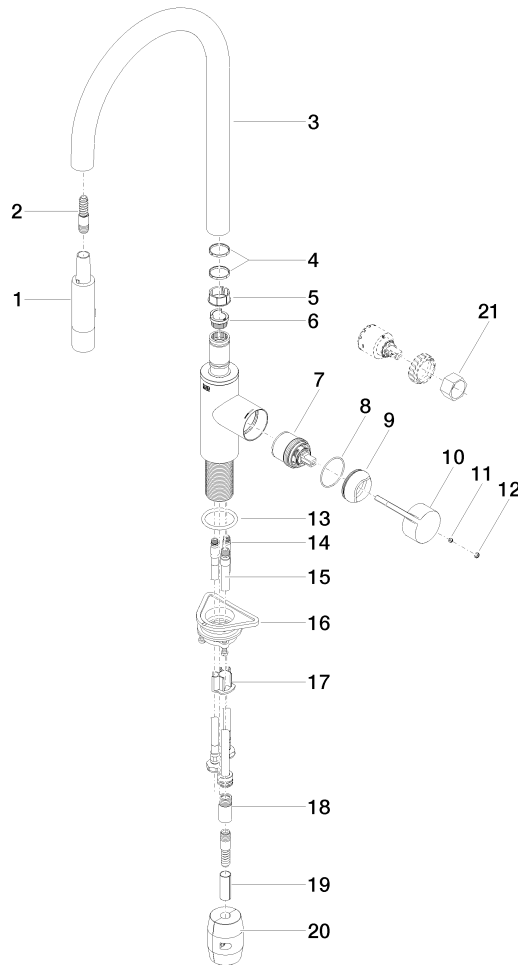

TARA ULTRA Single-lever mixer Pull-down with spray function - Brushed Platinum

TARA ULTRA

33 870 875

- 240mm projection
- pivatable spout 360°
- Optional swivel limiter available with swivel limiter set 12 823 970 90
- laminar and spray flow
- height of mixer 500 mm
- height up to laminar flow regulator 240 mm
- hole diameter 35 mm
- 1800 mm metal shower hose
- sprayface with anti-scaling system
- max. flow 10.4 l/min at 3 bar flow pressure
- lead-free
- This product can help a building meet the requirements of Green Building Rating Systems, e.g. LEED®, BREEAM®, DGNB

Recommended miscellaneous

Swivel limitation set -

12 823 970 90

Recommended miscellaneous

Strainer waste with control handle - Brushed Platinum

10 712 970-06

Recommended miscellaneous

Dispenser without rosette - Brushed Platinum

82 424 970-06

33 870 875
mm [inches]

Flow rate chart

Certificates

Belgaqua_21-027- LGA_28657. GDV_0400314.
27_3.

33 870 875

Spare parts list

No.	Item Number	Name	Quantity used	Delivery time
1	90 12 11 148 00-06	shower	1	10
2	04 30 02 120 00-85	hose	1	30
3	90 28 22 304 00-06	spout	1	10
4	09 28 10 160 90	ring	2	2
5	09 18 40 186 90	sleeve	1	2
6	09 30 11 203 90	ring	1	2
7	90 15 05 064 05 90	cartridge	1	2
8	09 14 10 190 90	seal	1	2
9	09 28 30 030-06	cover	1	10
10	09 20 87 020-06	handle	1	10
11	90 31 11 063 00 90	pin	1	2
12	90 31 20 087 00-06	plug	1	10
13	09 14 10 036 90	seal	1	2
14	04 30 04 101 00 90	hose	2	2
15	04 28 20 067 00 90	pipe	1	2
16	04 30 11 040 00 90	fixing set	1	2
17	09 20 93 056 90	insert	1	2
18	90 24 03 253 00 90	adaptor	1	2
19	09 30 03 038 90	hose	1	2
20	04 21 50 010 00 90	accessories	1	2
21	90 30 09 031 00 90	key	1	2