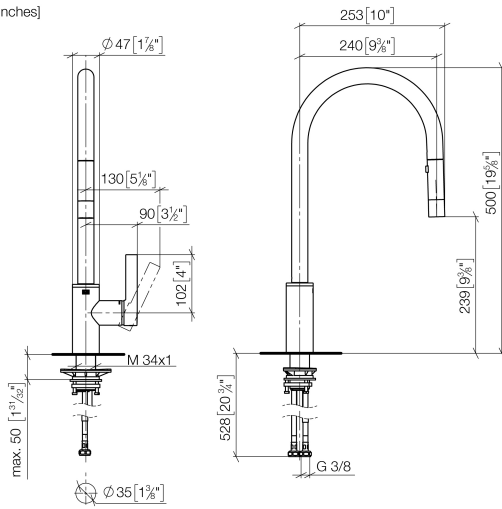

TARA ULTRA Single-lever mixer Pull-down with spray function - Brushed Platinum

TARA ULTRA

33 870 875

- 240mm projection
- pivatable spout 360°
- Optional swivel limiter available with swivel limiter set 12 823 970 90
- laminar and spray flow
- height of mixer 500 mm
- height up to laminar flow regulator 240 mm
- hole diameter 35 mm
- 1800 mm metal shower hose
- sprayface with anti-scaling system
- max. flow 10.4 l/min at 3 bar flow pressure
- lead-free
- This product can help a building meet the requirements of Green Building Rating Systems, e.g. LEED®, BREEAM®, DGNB

Recommended miscellaneous

Swivel limitation set -

12 823 970 90

Recommended miscellaneous

Strainer waste with control handle - Brushed Platinum

10 712 970-06

Recommended miscellaneous

Dispenser without rosette - Brushed Platinum

82 424 970-06

33 870 875
mm [inches]

Flow rate chart

Certificates

Belgaqua_21-027- LGA_28657. GDV_0400314.
27_3.

33 870 875

Spare parts list

No.	Item Number	Name	Quantity used	Delivery time
1	90 12 11 148 00-06	shower	1	10
2	04 30 02 120 00-85	hose	1	30
3	90 28 22 304 00-06	spout	1	10
4	09 28 10 160 90	ring	2	2
5	09 18 40 186 90	sleeve	1	2
6	09 30 11 203 90	ring	1	2
7	90 15 05 064 05 90	cartridge	1	2
8	09 14 10 190 90	seal	1	2
9	09 28 30 030-06	cover	1	10
10	09 20 87 020-06	handle	1	10
11	90 31 11 063 00 90	pin	1	2
12	90 31 20 087 00-06	plug	1	10
13	09 14 10 036 90	seal	1	2
14	04 30 04 101 00 90	hose	2	2
15	04 28 20 067 00 90	pipe	1	2
16	04 30 11 040 00 90	fixing set	1	2
17	09 20 93 056 90	insert	1	2
18	90 24 03 253 00 90	adaptor	1	2
19	09 30 03 038 90	hose	1	2
20	04 21 50 010 00 90	accessories	1	2
21	90 30 09 031 00 90	key	1	2